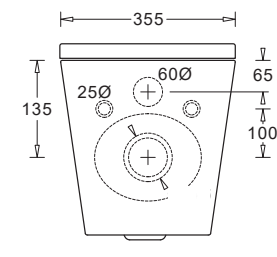

COMPONENTS

VENEZIA wall hung pan	JTTV711
VENEZIA quick-release, soft-close seat	JSEV315

WARRANTY

Vitreous china 25 year replacement

Toilet seat 5 year replacement

-refer to T&Cs at www.johnsonsuisse.co.nz

PRODUCT DIMENSIONS

Recommended in-wall cistern:
ECONOFLUSH framed J2986

SHORT PROJECTION

quick release

SOFT CLOSE

L06961

TECHNICAL DATA SHEET

SUPERSEDES ALL PREVIOUS ISSUES

All dimensions are in millimetres and are subject to normal manufacturing variation. As product development is ongoing BPA reserves the right to vary specifications without notice. Bathroom Products Australia Pty Ltd ABN 87 079 297 617