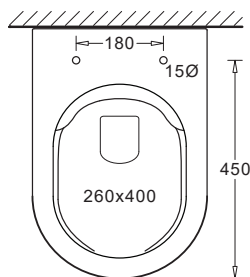

COMPONENTS

VENEZIA wall hung pan	JTTV711
VENEZIA quick-release, soft-close seat	JSEV315

WARRANTY

Vitreous china 25 year replacement

Toilet seat 5 year replacement

-refer to T&Cs at www.johnsonsuisse.co.nz

PRODUCT DIMENSIONS

Recommended in-wall cistern:
ECONOFLUSH framed J2986

SHORT PROJECTION

quick release

SOFT CLOSE

L06961

TECHNICAL DATA SHEET

SUPERSEDES ALL PREVIOUS ISSUES

All dimensions are in millimetres and are subject to normal manufacturing variation. As product development is ongoing BPA reserves the right to vary specifications without notice. Bathroom Products Australia Pty Ltd ABN 87 079 297 617