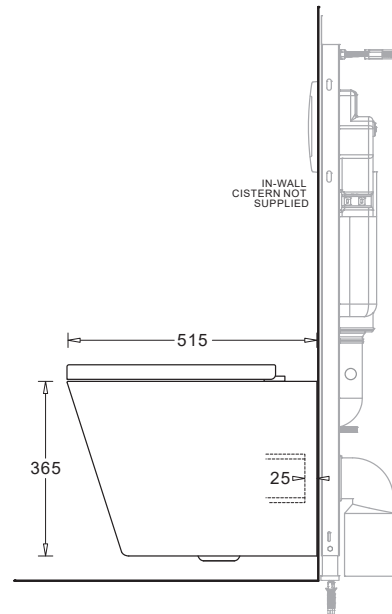

VENEZIA

RIMLESS WALL HUNG TOILET PAN

CODE:JTTV711.315

FEATURES

- Contemporary style wall hung vitreous china pan
- Efficient rimless design for hygienic flushing
- Compact, and with short projection - suitable for small bathrooms
- Soft-close, quick-release urea toilet seat

COMPONENTS

VENEZIA wall hung pan	JTTV711
VENEZIA quick-release, soft-close seat	JSEV315

WARRANTY

Vitreous china 25 year replacement

Toilet seat 5 year replacement

-refer to T&Cs at www.johnsonsuisse.co.nz

PRODUCT DIMENSIONS

Recommended in-wall cistern:
ECONOFLUSH framed J2986

SHORT PROJECTION

quick release

SOFT CLOSE

L06961

TECHNICAL DATA SHEET

SUPERSEDES ALL PREVIOUS ISSUES

All dimensions are in millimetres and are subject to normal manufacturing variation. As product development is ongoing BPA reserves the right to vary specifications without notice. Bathroom Products Australia Pty Ltd ABN 87 079 297 617