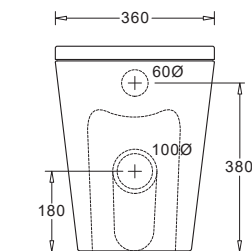

VENEZIA_{COMFORT}

RIMLESS WALL FACED TOILET PAN COMFORT HEIGHT

CODE:JTTV611.315

FEATURES

- Contemporary style vitreous china pan with comfort height
- Efficient rimless design for hygienic flushing
- Compact, and with short projection - suitable for small bathrooms
- Soft-close, quick-release urea toilet seat
- Variable S trap can connector included

COMPONENTS

VENEZIA _{COMFORT} wall faced pan	JTTV611
VENEZIA quick-release, soft-close seat	JSEV315
Variable S Trap pan connector	X011H

WARRANTY

Vitreous china 25 year replacement

Toilet seat 5 year replacement

-refer to T&Cs at www.johnsonsuisse.co.nz

PRODUCT DIMENSIONS

Recommended in-wall cisterns:

ECONOFLUSH frameless J2981

ECONOFLUSH_{AIR} frameless J2982A

COMFORT HEIGHT

SHORT PROJECTION

SOFT CLOSE

quick release

L06871

AS1172.1:2014
WMK26609

TECHNICAL DATA SHEET

SUPERSEDES ALL PREVIOUS ISSUES

All dimensions are in millimetres and are subject to normal manufacturing variation.
As product development is ongoing BPA reserves the right to vary specifications without notice.
Bathroom Products Australia Pty Ltd ABN 87 079 297 617