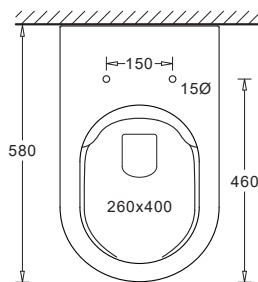

VENEZIA_{COMFORT}

RIMLESS WALL FACED TOILET PAN COMFORT HEIGHT

CODE:JTTV611.315

FEATURES

- Contemporary style vitreous china pan with comfort height
- Efficient rimless design for hygienic flushing
- Compact, and with short projection - suitable for small bathrooms
- Soft-close, quick-release urea toilet seat
- Variable S trap can connector included

COMPONENTS

VENEZIA _{COMFORT} wall faced pan	JTTV611
VENEZIA quick-release, soft-close seat	JSEV315
Variable S Trap pan connector	X011H

WARRANTY

Vitreous china 25 year replacement

Toilet seat 5 year replacement

-refer to T&Cs at www.johnsonsuisse.co.nz

PRODUCT DIMENSIONS

Recommended in-wall cisterns:

ECONOFLUSH frameless J2981

ECONOFLUSH_{AIR} frameless J2982A

COMFORT HEIGHT

SHORT PROJECTION

SOFT CLOSE

quick release

L06871

AS1172.1:2014
WMK26609

TECHNICAL DATA SHEET

SUPERSEDES ALL PREVIOUS ISSUES

All dimensions are in millimetres and are subject to normal manufacturing variation.
As product development is ongoing BPA reserves the right to vary specifications without notice.
Bathroom Products Australia Pty Ltd ABN 87 079 297 617