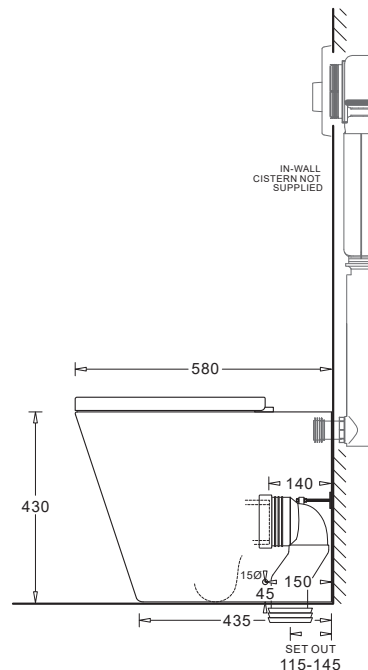

VENEZIA_{COMFORT}

RIMLESS WALL FACED TOILET PAN COMFORT HEIGHT

CODE:JTTV611.315

FEATURES

- Contemporary style vitreous china pan with comfort height
- Efficient rimless design for hygienic flushing
- Compact, and with short projection - suitable for small bathrooms
- Soft-close, quick-release urea toilet seat
- Variable S trap can connector included

COMPONENTS

VENEZIA _{COMFORT} wall faced pan	JTTV611
VENEZIA quick-release, soft-close seat	JSEV315
Variable S Trap pan connector	X011H

WARRANTY

Vitreous china 25 year replacement

Toilet seat 5 year replacement

-refer to T&Cs at www.johnsonsuisse.co.nz

PRODUCT DIMENSIONS

Recommended in-wall cisterns:

ECONOFLUSH frameless J2981

ECONOFLUSH_{AIR} frameless J2982A

COMFORT HEIGHT

SHORT PROJECTION

SOFT CLOSE

quick release

L06871

AS1172.1:2014
WMK26609

TECHNICAL DATA SHEET

SUPERSEDES ALL PREVIOUS ISSUES

All dimensions are in millimetres and are subject to normal manufacturing variation.
As product development is ongoing BPA reserves the right to vary specifications without notice.
Bathroom Products Australia Pty Ltd ABN 87 079 297 617