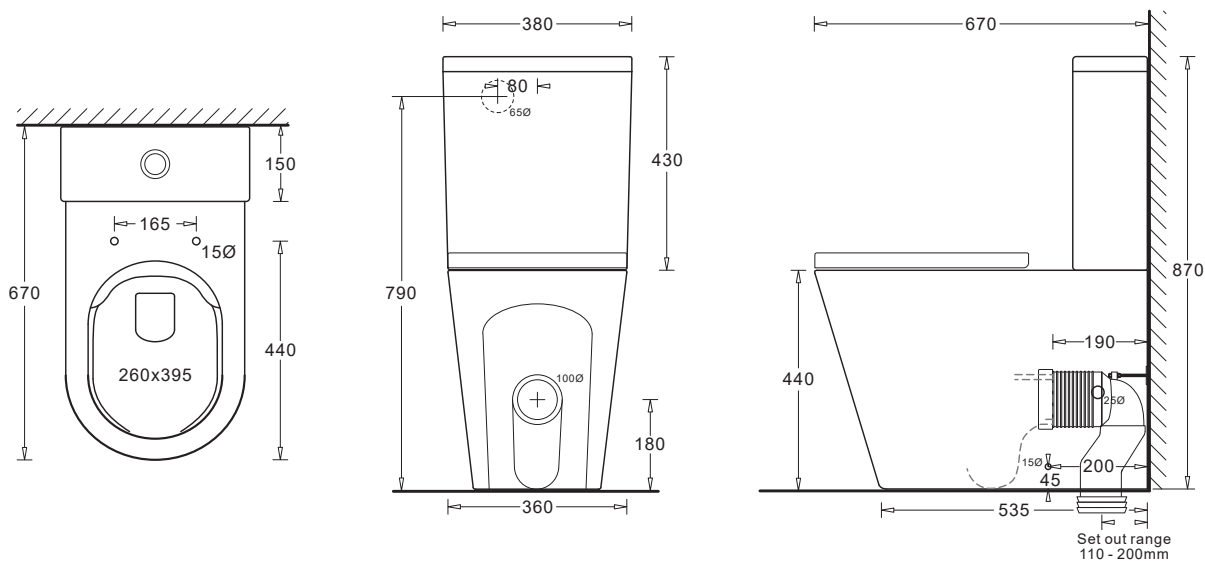

### FEATURES

- Modern style flush to wall vitreous china toilet suite
- Efficient rimless design for hygienic flushing
- Concealed, back-entry water inlet
- Ambulant compliant (to AS1428.1)
- Soft-close, quick release toilet seat
- P or S Trap configuration installation
- Variable S Trap pan connector - 90-190mm set out

### PRODUCT DIMENSIONS