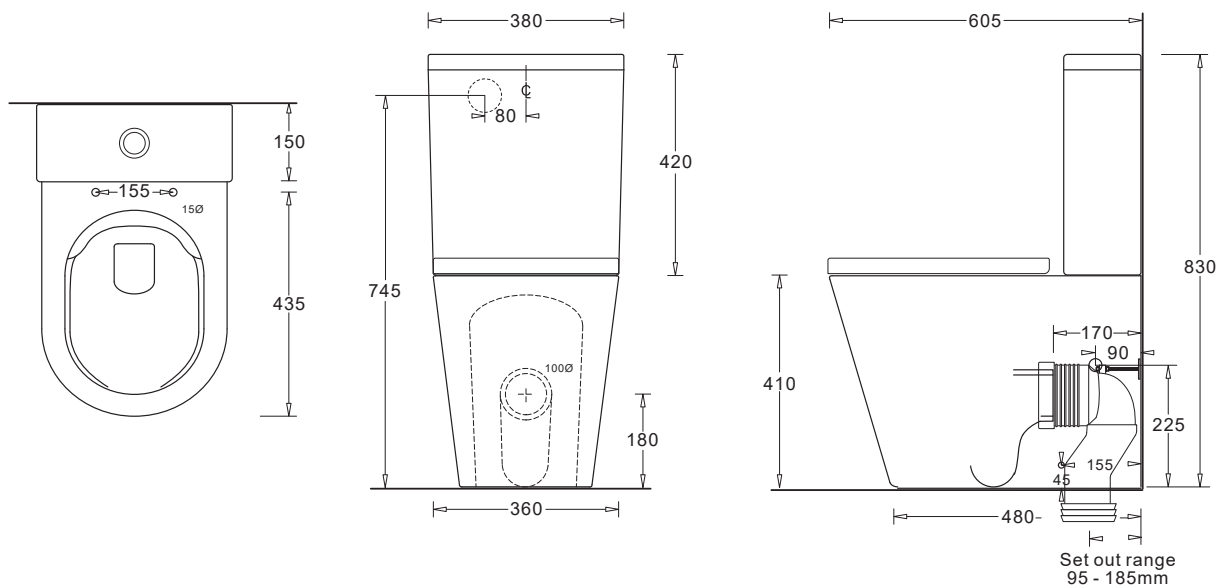

VENEZIA_{COMPACT}

RIMLESS FLUSH TO WALL SUITE SHORT PROJECTION

CODE:
JTTV321.JTTV312.311

FEATURES

- Modern style flush to wall vitreous china toilet suite
- Efficient rimless design for hygienic flushing
- Cistern has a concealed, back-entry water inlet
- Soft-close, quick release toilet seat
- P or S Trap configuration installation
- Variable S Trap pan connector - 95-185mm set out

COMPONENTS

VENEZIA _{COMPACT} flush to wall pan	JTTV321
VENEZIA _{COMPACT} cistern	JTTV312
Venezia quick-release, soft-close seat	JSEV311
Variable S Trap pan connector	X011H

WARRANTY

Vitreous china 25 year replacement
Toilet seat 5 year replacement
-refer to T&Cs at www.johnsonsuiss.co.nz

PRODUCT DIMENSIONS

SOFT
CLOSE

QUICK
RELEASE

SHORT
PROJECTION

COMFORT
HEIGHT

LOG875

TECHNICAL DATA SHEET

SUPERSEDES ALL PREVIOUS ISSUES

All dimensions are in millimetres and are subject to normal manufacturing variation.
As product development is ongoing BPA reserves the right to vary specifications without notice.
Bathroom Products Australia Pty Ltd ABN 87 079 297 617