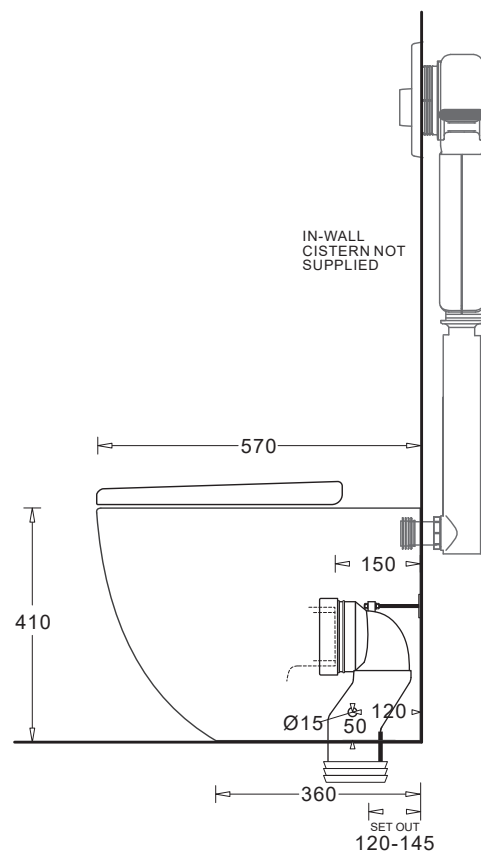

### FEATURES

- Stylish curved front flush to wall vitreous china toilet suite
- Efficient rimless bowl design for hygienic flushing.
- Compact pan - 570mm projection, 410mm pan height
- Soft-close, quick-release toilet seat
- S or P Trap configuration installation
- Variable S Trap pan connector (120-145 set out)

### COMPONENTS

GEMELLI rimless flush to wall pan	JTTG711
GEMELLI soft-close quick-release seat	JSEG715
Variable pan connector	X011H

### PRODUCT DIMENSIONS

SOFT  
CLOSE

SHORT  
PROJECTION

quick  
release

### TECHNICAL DATA SHEET

SUPERSEDES ALL PREVIOUS ISSUES

All dimensions are in millimetres and are subject to normal manufacturing variation. As product development is ongoing BPA reserves the right to vary specifications without notice.