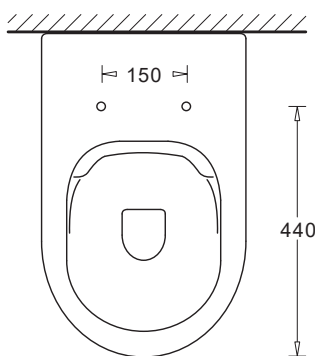

### FEATURES

- Stylish curved front flush to wall vitreous china toilet suite
- Efficient rimless bowl design for hygienic flushing.
- Compact pan - 570mm projection, 410mm pan height
- Soft-close, quick-release toilet seat
- S or P Trap configuration installation
- Variable S Trap pan connector (120-145 set out)

### PRODUCT DIMENSIONS

SOFT  
CLOSE

SHORT  
PROJECTION

quick  
release

### TECHNICAL DATA SHEET

SUPERSEDES ALL PREVIOUS ISSUES

All dimensions are in millimetres and are subject to normal manufacturing variation. As product development is ongoing BPA reserves the right to vary specifications without notice.