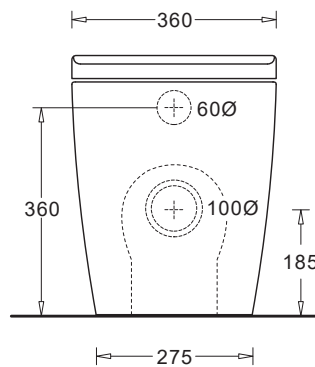

### FEATURES

- Stylish curved front flush to wall vitreous china toilet suite
- Efficient rimless bowl design for hygienic flushing.
- Compact pan - 570mm projection, 410mm pan height
- Soft-close, quick-release toilet seat
- S or P Trap configuration installation
- Variable S Trap pan connector (120-145 set out)

### PRODUCT DIMENSIONS

SOFT  
CLOSE

SHORT  
PROJECTION

quick  
release

### TECHNICAL DATA SHEET

SUPERSEDES ALL PREVIOUS ISSUES

All dimensions are in millimetres and are subject to normal manufacturing variation. As product development is ongoing BPA reserves the right to vary specifications without notice.