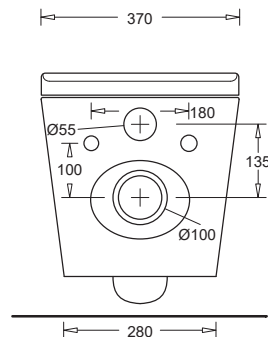

PRODUCT DIMENSIONS

SOFT
CLOSE

QUICK
RELEASE

AS1172.1:2014
WMK28609

TECHNICAL DATA SHEET

SUPERSEDES ALL PREVIOUS ISSUES

All dimensions are in millimetres and are subject to normal manufacturing variation.
As product development is ongoing BPA reserves the right to vary specifications without notice.
Bathroom Products Australia Pty Ltd ABN 87 079 297 617