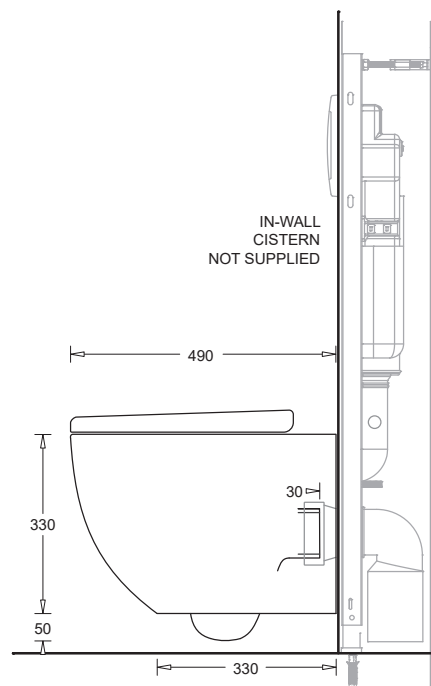

PRODUCT DIMENSIONS

SOFT
CLOSE

QUICK
RELEASE

AS1172.1:2014
WMK28609

TECHNICAL DATA SHEET

SUPERSEDES ALL PREVIOUS ISSUES

All dimensions are in millimetres and are subject to normal manufacturing variation.
As product development is ongoing BPA reserves the right to vary specifications without notice.
Bathroom Products Australia Pty Ltd ABN 87 079 297 617