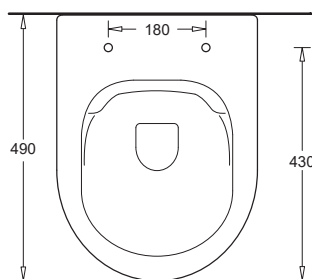

PRODUCT DIMENSIONS

SOFT
CLOSE

QUICK
RELEASE

AS1172.1:2014
WMK28609

TECHNICAL DATA SHEET

SUPERSEDES ALL PREVIOUS ISSUES

All dimensions are in millimetres and are subject to normal manufacturing variation.
As product development is ongoing BPA reserves the right to vary specifications without notice.
Bathroom Products Australia Pty Ltd ABN 87 079 297 617