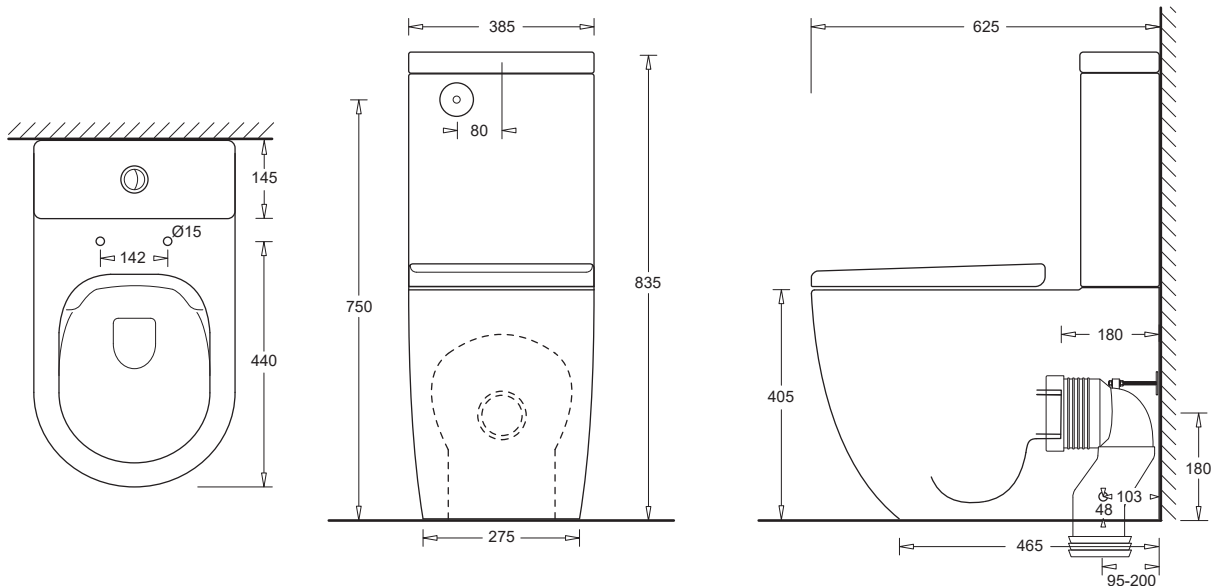

FLUSH TO WALL RIMLESS TOILET SUITE

CODE:
JTTG301.JTTG302.712

FEATURES

- Stylish curved front flush to wall vitreous china toilet suite
- Efficient rimless bowl design for hygienic flushing.
- Cistern with concealed back entry water inlet
- Soft-close, quick-release toilet seat
- S or P Trap configuration installation
- Variable S Trap pan connector (95-200 set out)

COMPONENTS

GEMELLI rimless flush to wall pan	JTTG301
GEMELLI cistern	JTTG302
GEMELLI soft-close quick-release seat	JSEG712
Variable pan connector	X011H

WARRANTY

Vitreous china 25 years replacement
Toilet seat 5 years replacement
-refer to T&Cs at www.johnsonsuissse.co.nz

L06969

PRODUCT DIMENSIONS

TECHNICAL DATA SHEET

SUPERSEDES ALL PREVIOUS ISSUES

All dimensions are in millimetres and are subject to normal manufacturing variation.
As product development is ongoing BPA reserves the right to vary specifications without notice.
Bathroom Products Australia Pty Ltd ABN 87 079 297 617