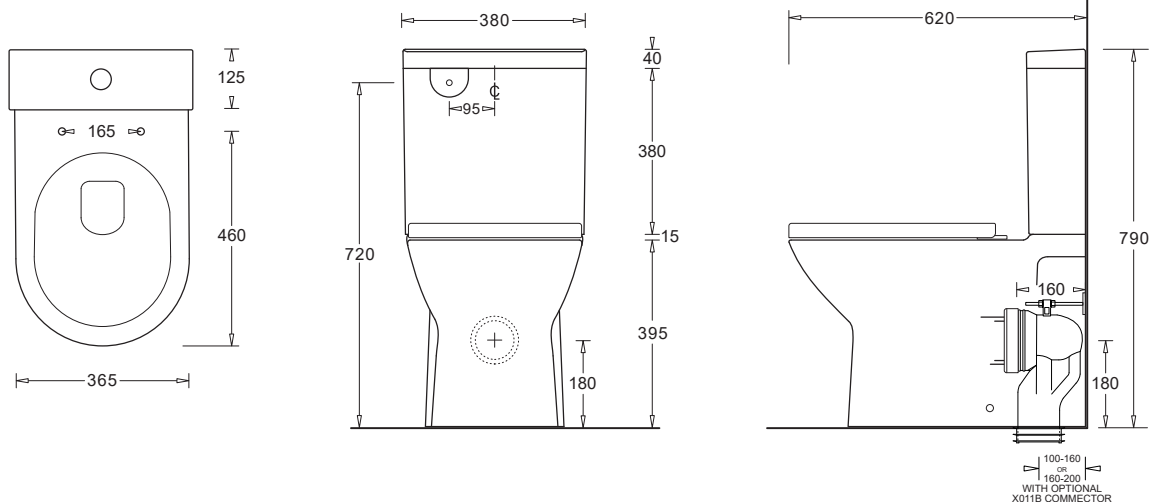

RIMLESS FLUSH TO WALL SUITE

CODE: JTTE405.JTTE406.1xx

FEATURES

- Smart and stylish flush to wall vitreous china toilet suite
- Efficient rimless design for hygienic flushing
- Concealed, back-entry water inlet
- Soft-close, quick release toilet seat - choice of Urea or Polypropylene material
- P or S Trap configuration installation
- Variable S Trap pan connector - 100-160mm set out

COMPONENTS

Emilia Rimless Flush to Wall pan		JTTE405
Emilia cistern		JTTE406
Emilia toilet seat - Urea	OR	JSEE105
Emilia toilet seat - Polypropylene		JSEE110

WARRANTY

Vitreous china 25 year replacement

Toilet seat 5 year replacement

-refer to T&Cs at www.johnsonsuiss.co.nz

PRODUCT DIMENSIONS

SOFT CLOSE

L06750

AS1172.1/2:2014
WM74833

TECHNICAL DATA SHEET

SUPERSEDES ALL PREVIOUS ISSUES

All dimensions are in millimetres and are subject to normal manufacturing variation.
As product development is ongoing BPA reserves the right to vary specifications without notice.
Bathroom Products Australia Pty Ltd ABN 87 079 297 617