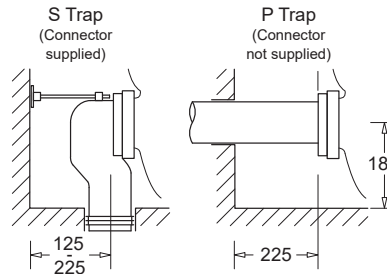

### COMPONENTS

|  |         |
|--|---------|
| Listo Smart shower toilet - WC Pan                             | JSTL400 |
| Listo Smart shower toilet - Cistern                            |         |
| Includes - Remote, Shower bidet seat, Installation accessories |         |

### PRODUCT DIMENSIONS and SET OUT

Operating environment:  
Water pressure 150-500kPa  
Power supply 240V/50Hz - 1700W max.  
Weight 55kg

Cleaning recommendations:  
Use soapy water or detergent-based cleaners.  
**DO NOT USE ABRASIVE OR BLEACH/CHLORINE BASED CLEANERS.**