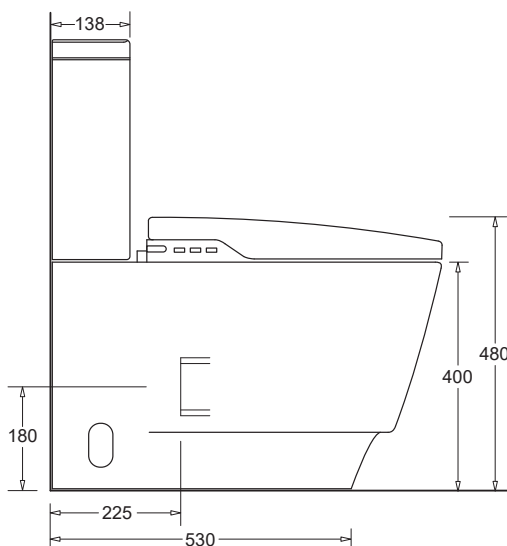

### PRODUCT DIMENSIONS and SET OUT

Operating environment:  
Water pressure 150-500kPa  
Power supply 240V/50Hz - 1700W max.  
Weight 55kg

Cleaning recommendations:  
Use soapy water or detergent-based cleaners.  
**DO NOT USE ABRASIVE OR BLEACH/CHLORINE BASED CLEANERS.**