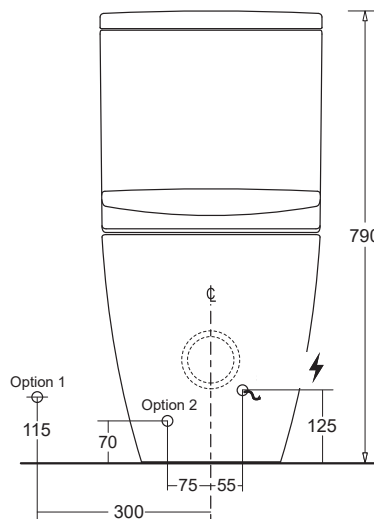

### PRODUCT DIMENSIONS and SET OUT

Operating environment:  
Water pressure 150-500kPa  
Power supply 240V/50Hz - 1700W max.  
Weight 55kg

Cleaning recommendations:  
Use soapy water or detergent-based cleaners.  
**DO NOT USE ABRASIVE OR BLEACH/CHLORINE BASED CLEANERS.**