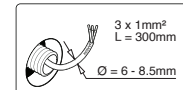

Electrical supply:

Water inlet:

- Option 1 - external water supply
- Option 2 - concealed water supply

Note: For concealed water supply the water and electric connections can be located on the left or right side of the centre line but they both cannot be on the same side of the centre-line

TECHNICAL DATA SHEET

SUPERSEDES ALL PREVIOUS ISSUES

All dimensions are in millimetres and are subject to normal manufacturing variation.
As product development is ongoing BPA reserves the right to vary specifications without notice.
Bathroom Products Australia Pty Ltd ABN 87 079 297 617