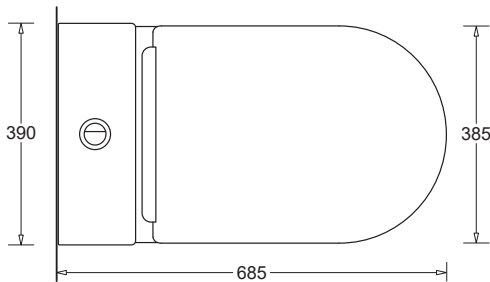

### PRODUCT DIMENSIONS and SET OUT

Operating environment:  
Water pressure 150-500kPa  
Power supply 240V/50Hz - 1700W max.  
Weight 55kg

Cleaning recommendations:  
Use soapy water or detergent-based cleaners.  
**DO NOT USE ABRASIVE OR BLEACH/CHLORINE BASED CLEANERS.**