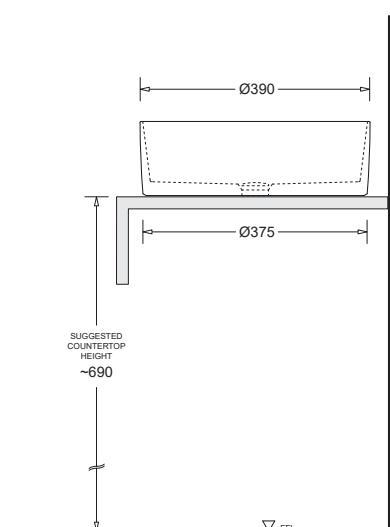

VENEZIA

ROUND COUNTERTOP VESSEL 390mm diam.

CODE: JBSQ039x

FEATURES

- Contemporary vitreous china bowl with fine lines
- Modern vessel style
- Countertop fitting permits benchtop or wall tapware mounting options
- Matching ceramic waste cover dome
- 8.1L bowl capacity

PRODUCT DIMENSIONS

TECHNICAL DATA SHEET

SUPERSEDES ALL PREVIOUS ISSUES

All dimensions are in millimetres and are subject to normal manufacturing variation.
As product development is ongoing BPA reserves the right to vary specifications without notice.
Bathroom Products Australia Pty Ltd ABN 87 079 297 617