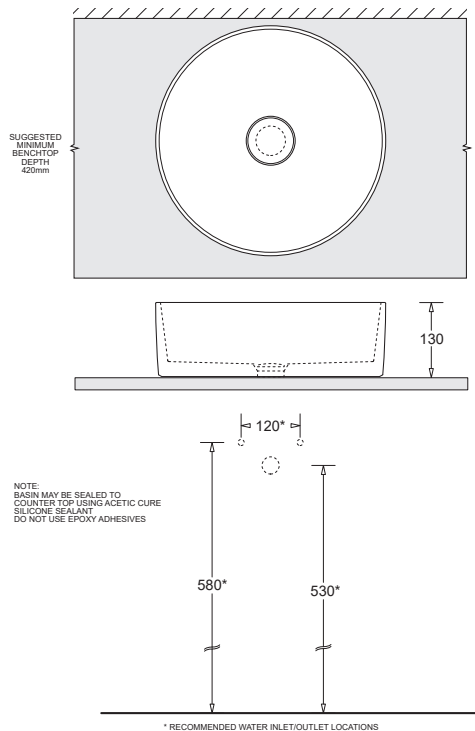

VENEZIA

ROUND COUNTERTOP VESSEL 390mm diam.

CODE: JBSQ039x

FEATURES

- Contemporary vitreous china bowl with fine lines
- Modern vessel style
- Countertop fitting permits benchtop or wall tapware mounting options
- Matching ceramic waste cover dome
- 8.1L bowl capacity

PRODUCT DIMENSIONS

TECHNICAL DATA SHEET

SUPERSEDES ALL PREVIOUS ISSUES

All dimensions are in millimetres and are subject to normal manufacturing variation.
As product development is ongoing BPA reserves the right to vary specifications without notice.
Bathroom Products Australia Pty Ltd ABN 87 079 297 617