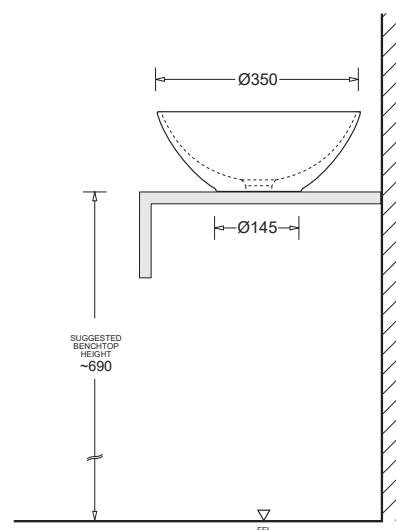

VENEZIA

ROUND COUNTERTOP BOWL
350mm diam.

CODE: JBSV036x

FEATURES

- Contemporary vitreous china bowl with fine lines
- Modern vessel style
- Countertop fitting permits benchtop or wall tapware mounting options
- 5.2L bowl capacity

PRODUCT DIMENSIONS

TECHNICAL DATA SHEET

SUPERSEDES ALL PREVIOUS ISSUES

All dimensions are in millimetres and are subject to normal manufacturing variation.
As product development is ongoing BPA reserves the right to vary specifications without notice.
Bathroom Products Australia Pty Ltd ABN 87 079 297 617