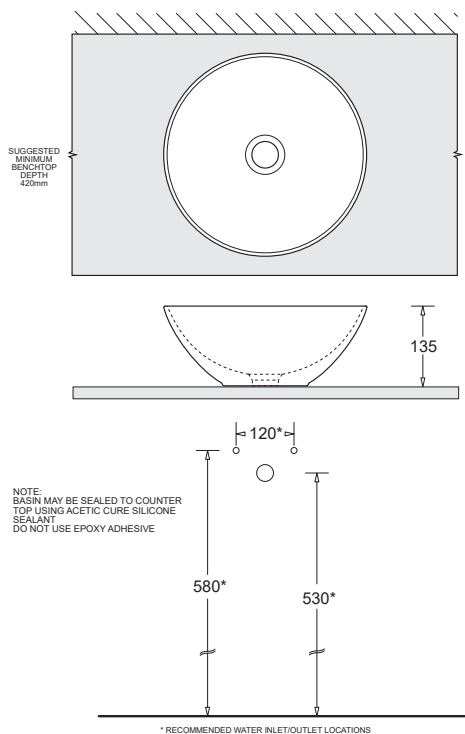

VENEZIA

ROUND COUNTERTOP BOWL
350mm diam.

CODE: JBSV036x

FEATURES

- Contemporary vitreous china bowl with fine lines
- Modern vessel style
- Countertop fitting permits benchtop or wall tapware mounting options
- 5.2L bowl capacity

PRODUCT DIMENSIONS

TECHNICAL DATA SHEET

SUPERSEDES ALL PREVIOUS ISSUES

All dimensions are in millimetres and are subject to normal manufacturing variation.
As product development is ongoing BPA reserves the right to vary specifications without notice.
Bathroom Products Australia Pty Ltd ABN 87 079 297 617