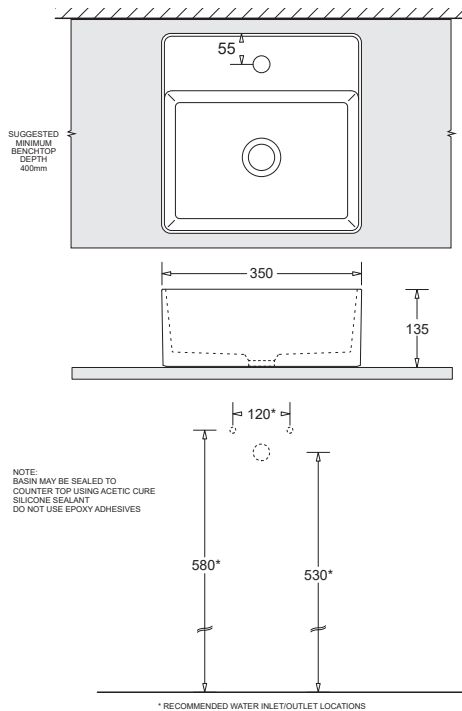

VENEZIA

SQUARE COUNTERTOP BASIN 350 x 350mm

CODE: JBSQ035x.PW6

FEATURES

- Contemporary vitreous china basin with fine lines
- Single taphole for mixer tap
- Wide soap platform
- Modern vessel style countertop fixing
- 32mm plug and waste
- 5.9L bowl capacity

COMPONENTS

Venezia square countertop basin	White	JBSV035
	Ash	JBSV035A
	Graphite	JBSV035G
	Sand	JBSV035S
32mm pop-up waste -Chrome		PW6

WHITE

ASH

GRAPHITE

SAND

WARRANTY

Vitreous china 25 years replacement
-refer to T&Cs at www.johnsonsuiss.com.au

PRODUCT DIMENSIONS

TECHNICAL DATA SHEET

SUPERSEDES ALL PREVIOUS ISSUES

All dimensions are in millimetres and are subject to normal manufacturing variation.
As product development is ongoing BPA reserves the right to vary specifications without notice.
Bathroom Products Australia Pty Ltd ABN 87 079 297 617