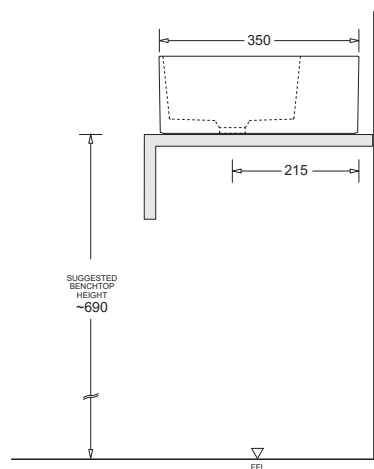

VENEZIA

SQUARE COUNTERTOP BASIN 350 x 350mm

CODE: JBSQ035x.PW6

FEATURES

- Contemporary vitreous china basin with fine lines
- Single taphole for mixer tap
- Wide soap platform
- Modern vessel style countertop fixing
- 32mm plug and waste
- 5.9L bowl capacity

COMPONENTS

Venezia square countertop basin	White	JBSV035
	Ash	JBSV035A
	Graphite	JBSV035G
	Sand	JBSV035S
32mm pop-up waste -Chrome		PW6

WHITE

ASH

GRAPHITE

SAND

WARRANTY

Vitreous china 25 years replacement
-refer to T&Cs at www.johnsonsuiss.com.au

PRODUCT DIMENSIONS

TECHNICAL DATA SHEET

SUPERSEDES ALL PREVIOUS ISSUES

All dimensions are in millimetres and are subject to normal manufacturing variation.
As product development is ongoing BPA reserves the right to vary specifications without notice.
Bathroom Products Australia Pty Ltd ABN 87 079 297 617