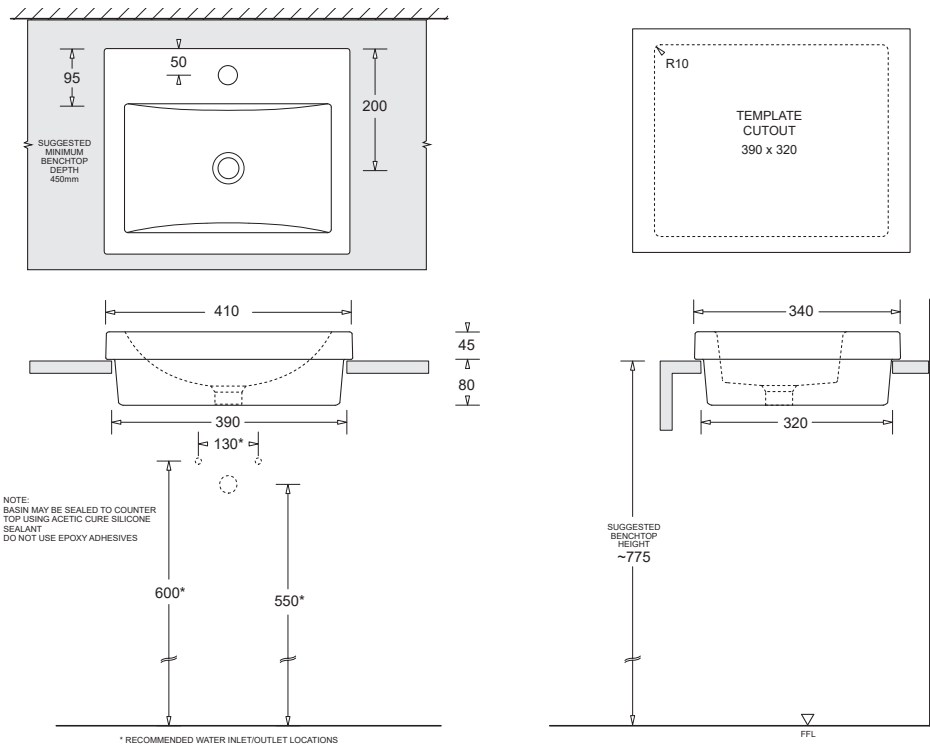

QUADO

RECTANGULAR SEMI-INSET BASIN 410 x 340mm

CODE: JBSG641.1

FEATURES

- Contemporary vitreous china semi-inset basin
- Modern cubic styling
- Single taphole for mixer tap
- Wide soap platform
- 4.3L bowl capacity

ITEM

Quado rectangular semi-inset basin	JBSQ641.1
------------------------------------	-----------

WARRANTY

Vitreous china 25 years replacement
-refer to T&Cs at www.johnsonsuise.co.nz

PRODUCT DIMENSIONS

TECHNICAL DATA SHEET

SUPERSEDES ALL PREVIOUS ISSUES

All dimensions are in millimetres and are subject to normal manufacturing variation.
As product development is ongoing BPA reserves the right to vary specifications without notice.
Bathroom Products Australia Pty Ltd ABN 87 079 297 617