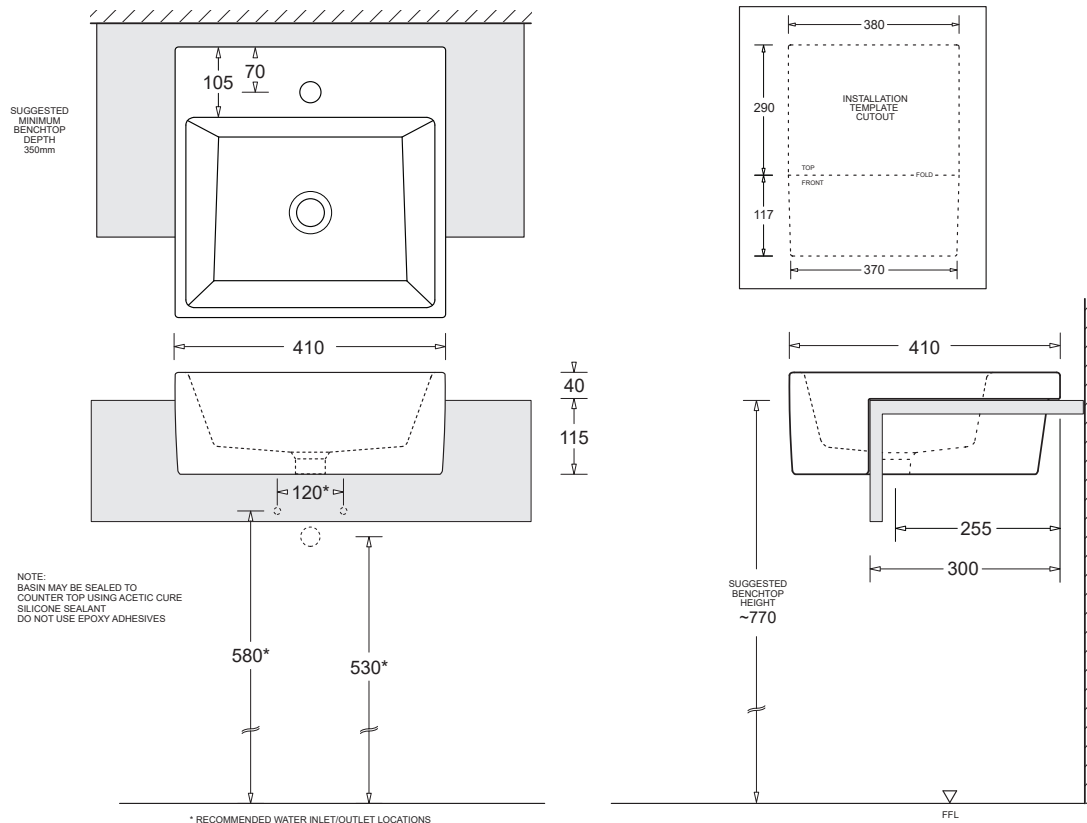

QUADO III

SQUARE SEMI-RECESSED BASIN 410 x 410mm

CODE: JBSG241.1

FEATURES

- Contemporary vitreous china semi-recessed basin
- Modern cubic styling
- Single taphole for mixer tap
- Wide soap platform
- 4.3L bowl capacity

ITEM

Quado rectangular semi-recessed basin	JBSQ241.1
---------------------------------------	-----------

WARRANTY

Vitreous china 25 years replacement
-refer to T&Cs at www.johnsonsuiss.com.au

PRODUCT DIMENSIONS

TECHNICAL DATA SHEET

SUPERSEDES ALL PREVIOUS ISSUES

All dimensions are in millimetres and are subject to normal manufacturing variation.
As product development is ongoing BPA reserves the right to vary specifications without notice.
Bathroom Products Australia Pty Ltd ABN 87 079 297 617