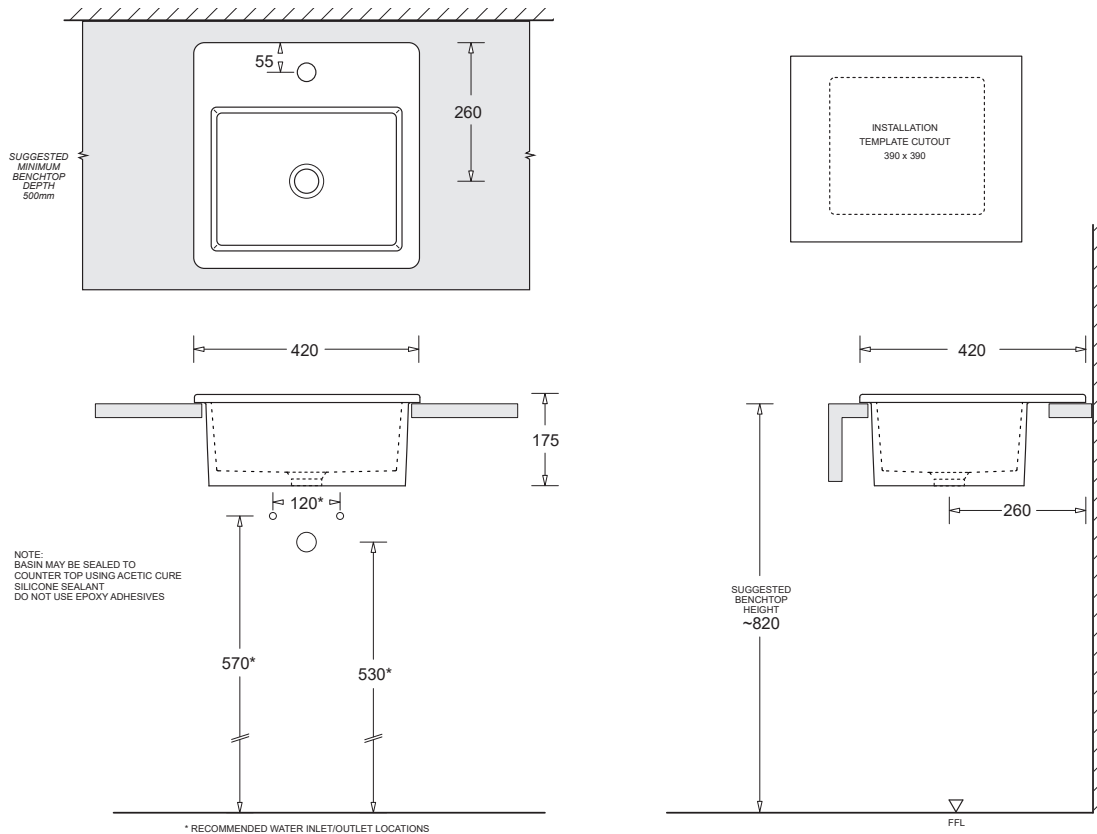

### FEATURES

- Contemporary vitreous china vanity basin
- Modern cubic styling
- Single taphole for mixer tap
- Wide soap platform
- 11.4L bowl capacity

### ITEM

Quado rectangular vanity basin JBSQ142.1

### PRODUCT DIMENSIONS