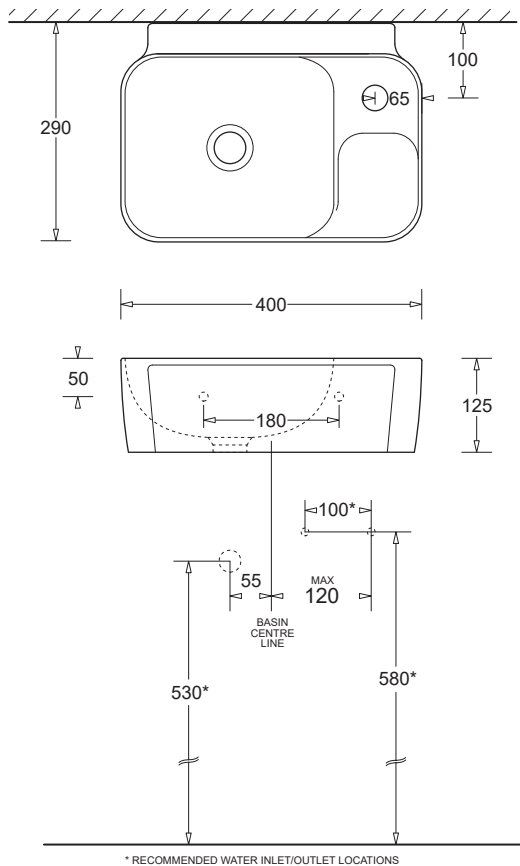

GEMELLI COMPACT

COMPACT BASIN
400 x 290mm

CODE: JBSG840.1

FEATURES

- Contemporary vitreous china basin with fine lines
- Can be installed as a wall or bench-top basin
- Available with 1 taphole
- Decorative ceramic waste outlet cover cap
- 8.1L bowl capacity

COMPONENTS

Gemelli Compact basin	JBSG840.1
Installation kit (Rag bolts)	X022

WARRANTY

Vitreous china 25 years replacement
-refer to T&Cs at www.johnsonsuiss.co.nz

PRODUCT DIMENSIONS

TECHNICAL DATA SHEET

SUPERSEDES ALL PREVIOUS ISSUES

All dimensions are in millimetres and are subject to normal manufacturing variation.
As product development is ongoing BPA reserves the right to vary specifications without notice.
Bathroom Products Australia Pty Ltd ABN 87 079 297 617