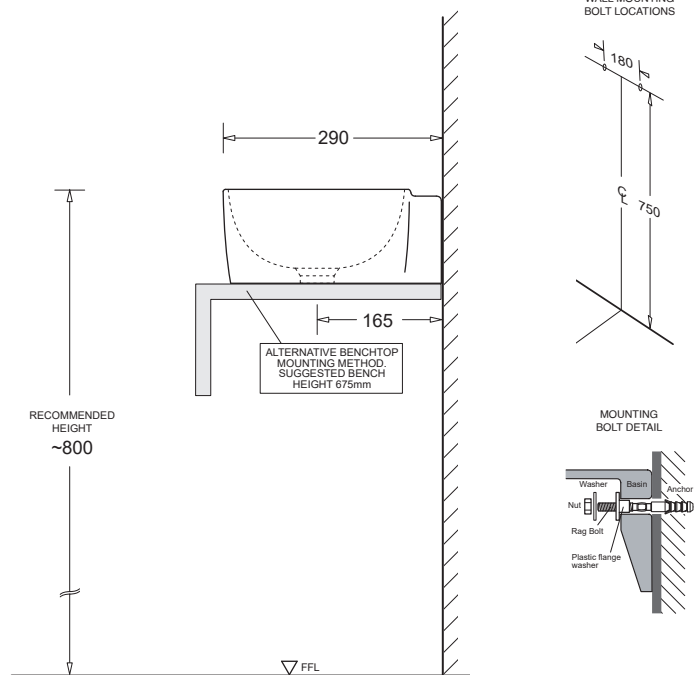

GEMELLI COMPACT

COMPACT BASIN
400 x 290mm

CODE: JBSG840.1

FEATURES

- Contemporary vitreous china basin with fine lines
- Can be installed as a wall or bench-top basin
- Available with 1 taphole
- Decorative ceramic waste outlet cover cap
- 8.1L bowl capacity

COMPONENTS

Gemelli Compact basin	JBSG840.1
Installation kit (Rag bolts)	X022

WARRANTY

Vitreous china 25 years replacement
-refer to T&Cs at www.johnsonsuiss.co.nz

PRODUCT DIMENSIONS

TECHNICAL DATA SHEET

SUPERSEDES ALL PREVIOUS ISSUES

All dimensions are in millimetres and are subject to normal manufacturing variation.
As product development is ongoing BPA reserves the right to vary specifications without notice.
Bathroom Products Australia Pty Ltd ABN 87 079 297 617