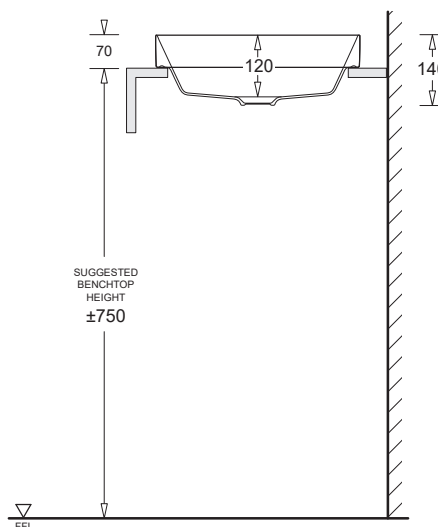

PRODUCT DIMENSIONS

TECHNICAL DATA SHEET

SUPERSEDES ALL PREVIOUS ISSUES

All dimensions are in millimetres and are subject to normal manufacturing variation.
As product development is ongoing BPA reserves the right to vary specifications without notice.
Bathroom Products Australia Pty Ltd ABN 87 079 297 617