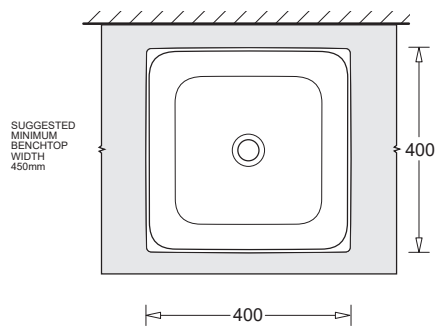

PRODUCT DIMENSIONS

TECHNICAL DATA SHEET

SUPERSEDES ALL PREVIOUS ISSUES

All dimensions are in millimetres and are subject to normal manufacturing variation.
As product development is ongoing BPA reserves the right to vary specifications without notice.
Bathroom Products Australia Pty Ltd ABN 87 079 297 617