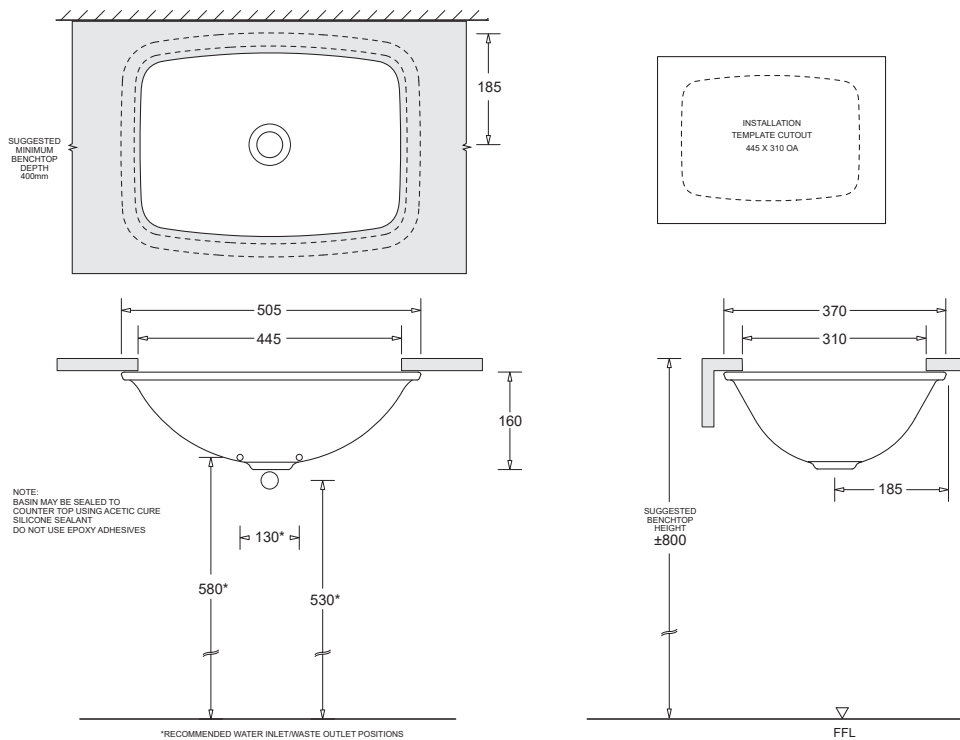

EMILIA

RECTANGULAR UNDER COUNTER BASIN

505 x 370mm

CODE: JBSE250

FEATURES

- Contemporary vitreous china vanity basin
- Under counter mounting
- 10.4L bowl capacity

ITEM

Emilia rectangular under counter basin	JBSE250
--	---------

WARRANTY

Vitreous china 25 years replacement
-refer to T&Cs at www.johnsonsuiss.co.nz

PRODUCT AND FITTING DIMENSIONS

TECHNICAL DATA SHEET

SUPERSEDES ALL PREVIOUS ISSUES

All dimensions are in millimetres and are subject to normal manufacturing variation.
As product development is ongoing BPA reserves the right to vary specifications without notice.
Bathroom Products Australia Pty Ltd ABN 87 079 297 617