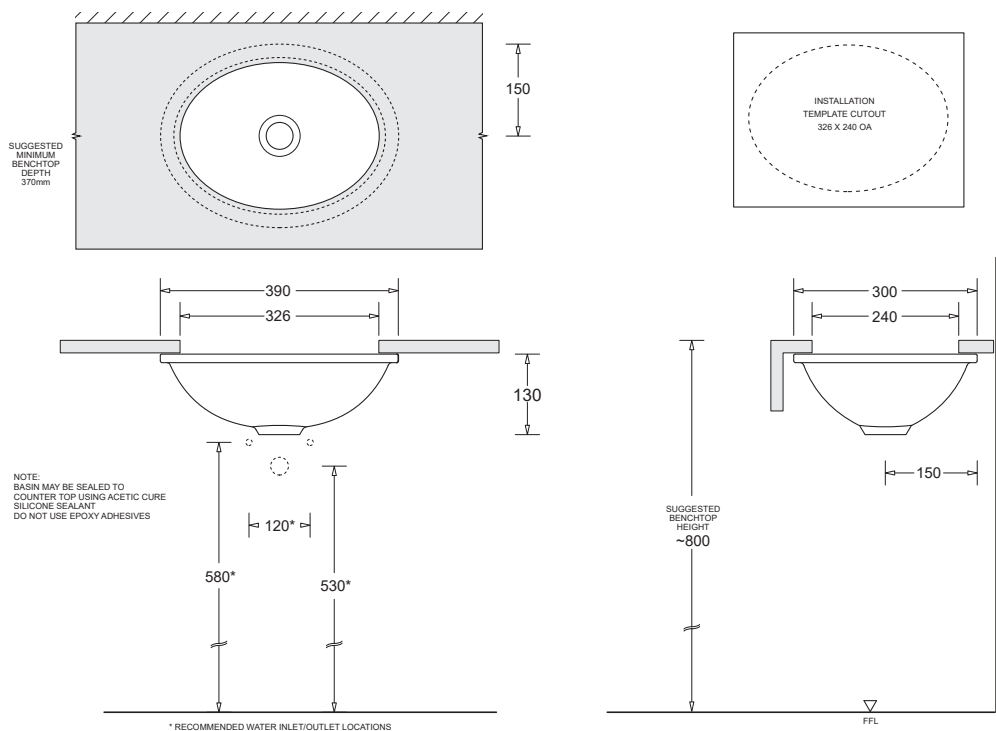

EMILIA

SMALL OVAL UNDER COUNTER BASIN

390 x 300mm

CODE: JBSE239

FEATURES

- Contemporary vitreous china vanity basin
- Compact, under counter mounting
- 4.2L bowl capacity

COMPONENTS

Emilia small oval under counter basin	JBSE239
---------------------------------------	---------

WARRANTY

Vitreous china 25 years replacement
-refer to T&Cs at www.johnsonsuiss.co.nz

PRODUCT DIMENSIONS

TECHNICAL DATA SHEET

SUPERSEDES ALL PREVIOUS ISSUES

All dimensions are in millimetres and are subject to normal manufacturing variation.
As product development is ongoing BPA reserves the right to vary specifications without notice.
Bathroom Products Australia Pty Ltd ABN 87 079 297 617