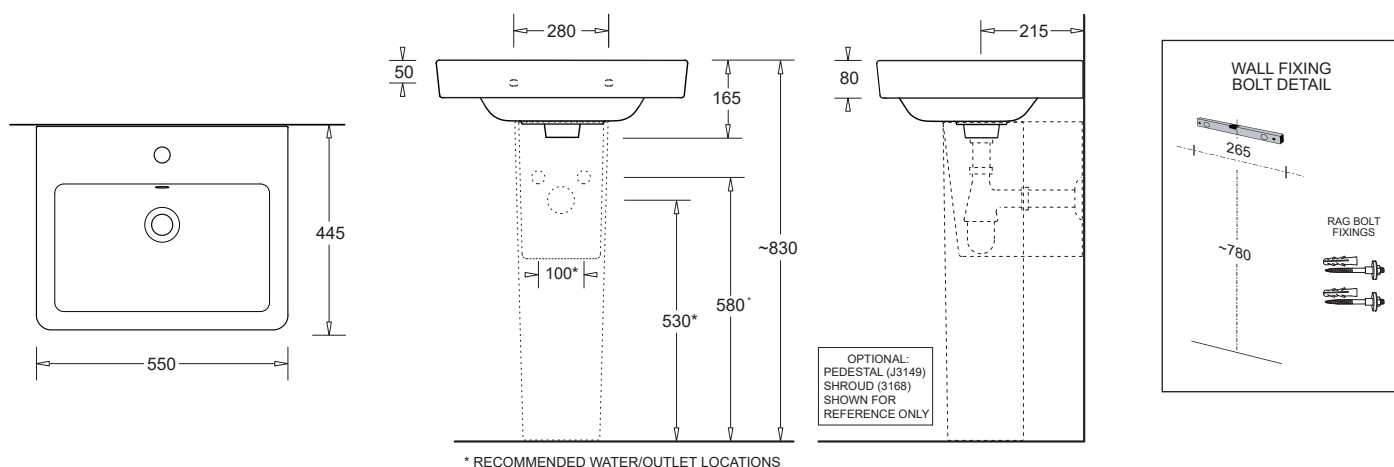

QUADO 550

RECTANGULAR WALL BASIN
550 x 445mm

CODE: J3162.1

FEATURES

- Contemporary rectangular citreous china basin
- Wall or countertop installation
- Generous, wide soap platform area
- Standard overflow with chrome trim
- Available with 1 taphole
- 6.6L bowl capacity

COMPONENTS

Quado 550 wall basin	J3162
Wall installation kit (rag bolts)	X022

WARRANTY

Vitreous china 25 years replacement
-refer to T&Cs at www.johnsonsisuisse.co.nz

PRODUCT DIMENSIONS

TECHNICAL DATA SHEET

SUPERSEDES ALL PREVIOUS ISSUES

All dimensions are in millimetres and are subject to normal manufacturing variation.
As product development is ongoing BPA reserves the right to vary specifications without notice.
Bathroom Products Australia Pty Ltd ABN 87 079 297 617