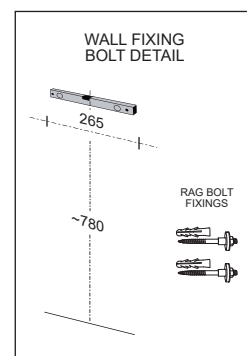

QUADO 550

RECTANGULAR WALL BASIN
550 x 445mm

CODE: J3162.1

FEATURES

- Contemporary rectangular citreous china basin
- Wall or countertop installation
- Generous, wide soap platform area
- Standard overflow with chrome trim
- Available with 1 taphole
- 6.6L bowl capacity

COMPONENTS

Quado 550 wall basin	J3162
Wall installation kit (rag bolts)	X022

WARRANTY

Vitreous china 25 years replacement
-refer to T&Cs at www.johnsonsisuisse.co.nz

PRODUCT DIMENSIONS

TECHNICAL DATA SHEET

SUPERSEDES ALL PREVIOUS ISSUES

All dimensions are in millimetres and are subject to normal manufacturing variation.
As product development is ongoing BPA reserves the right to vary specifications without notice.
Bathroom Products Australia Pty Ltd ABN 87 079 297 617