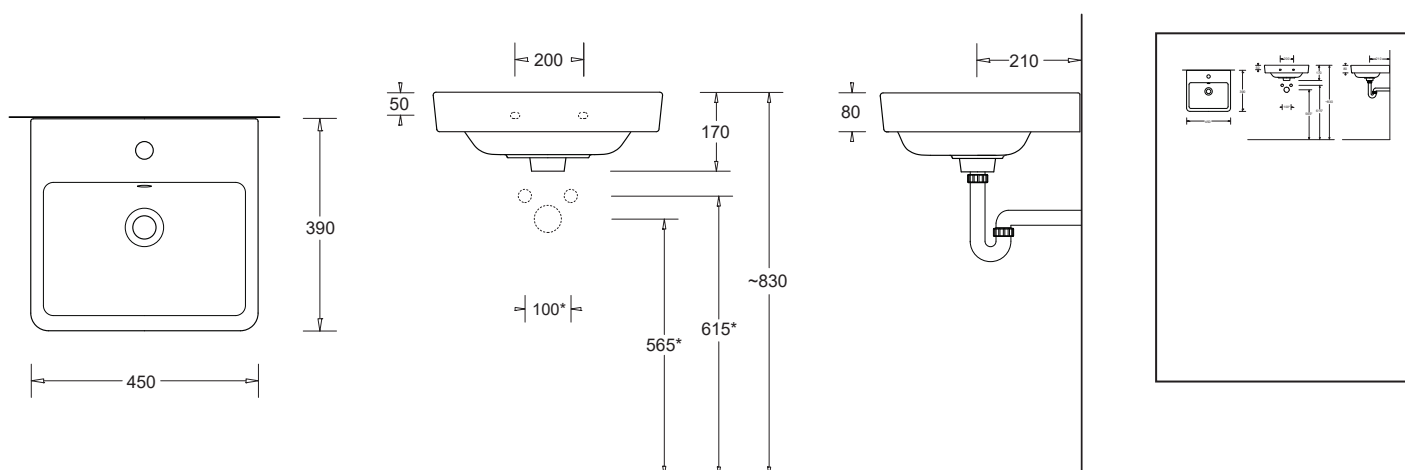

QUADO 450

WALL BASIN
450 x 390mm

CODE: J3160.0

FEATURES

- Contemporary rectangular ceramic wall basin
- Generous, wide soap platform area
- Standard overflow
- Available with 0 taphole
- 4.0L bowl capacity

COMPONENTS

Quado 450 wall basin	J3140
Wall installation kit (rag bolts)	X022

WARRANTY

Vitreous china 25 years replacement
-refer to T&Cs at www.johnsonsuiss.co.nz

PRODUCT DIMENSIONS

TECHNICAL DATA SHEET

SUPERSEDES ALL PREVIOUS ISSUES

All dimensions are in millimetres and are subject to normal manufacturing variation.
As product development is ongoing BPA reserves the right to vary specifications without notice.
Bathroom Products Australia Pty Ltd ABN 87 079 297 617