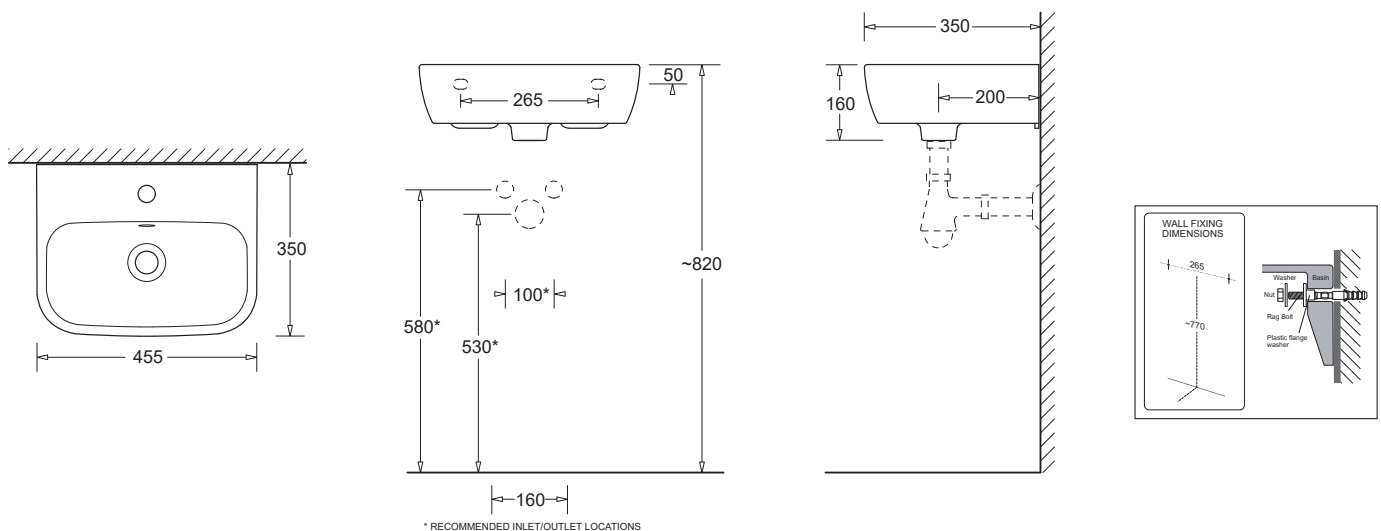

EMILIA 450

COMPACT WALL BASIN
455 x 350mm

CODE: J3140.1

FEATURES

- Contemporary vitreous china wall basin
- Generous, wide soap platform area
- Standard overflow with chrome trim
- Available with 1 taphole
- 3.5L bowl capacity

COMPONENTS

Emilia 450 wall basin	J3140
Overflow trim - chrome	X063
Wall installation kit (rag bolts)	X022

WARRANTY

Vitreous china 25 years replacement
-refer to T&Cs at www.johnsonsuiss.co.nz

PRODUCT DIMENSIONS

TECHNICAL DATA SHEET

SUPERSEDES ALL PREVIOUS ISSUES

All dimensions are in millimetres and are subject to normal manufacturing variation.
As product development is ongoing BPA reserves the right to vary specifications without notice.
Bathroom Products Australia Pty Ltd ABN 87 079 297 617