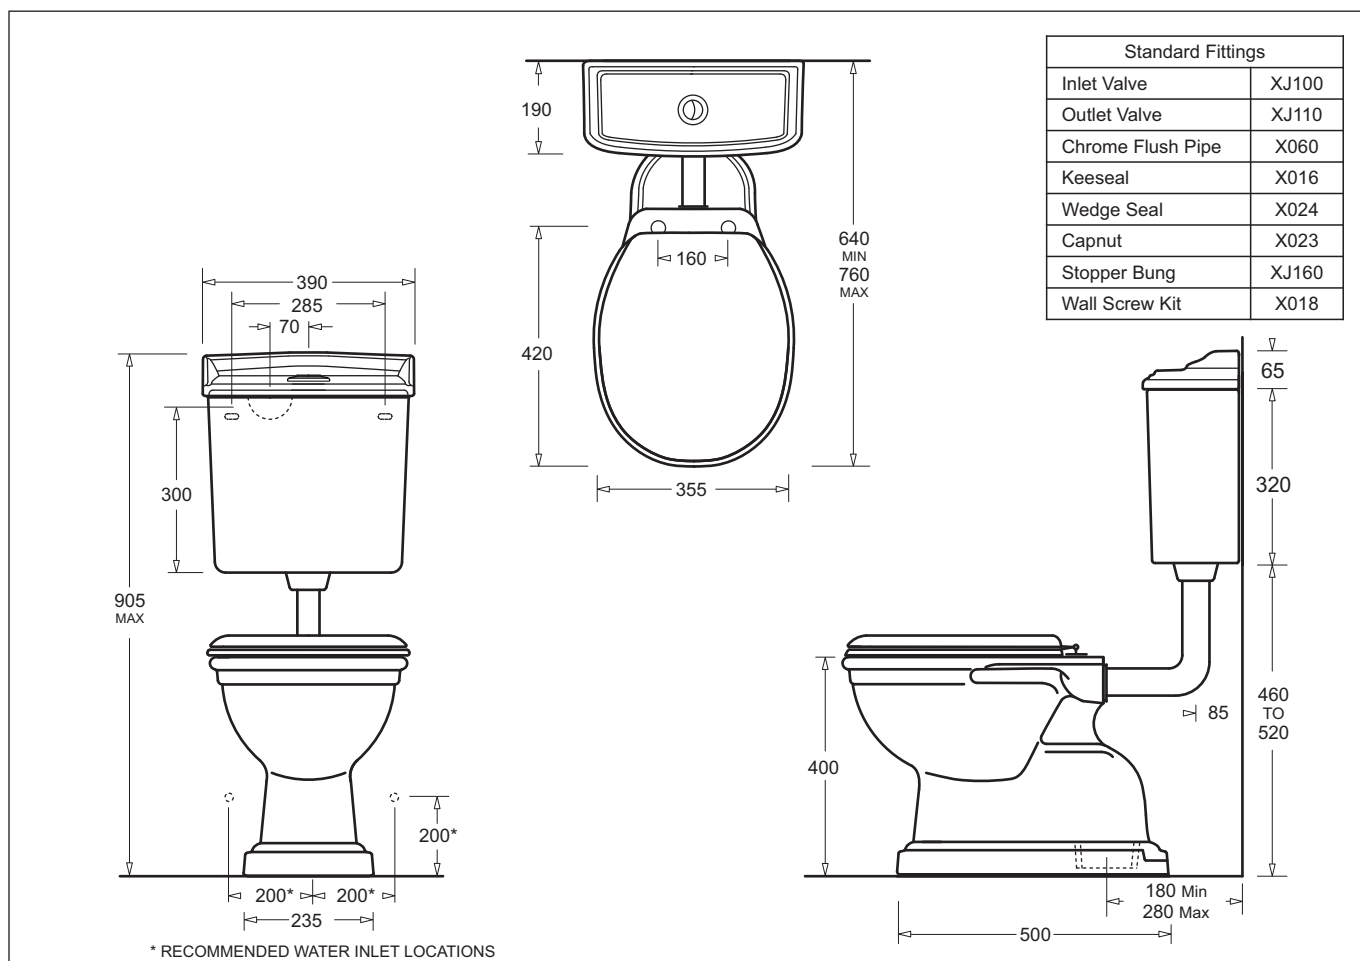

COLONIAL FEATURE
VITREOUS CHINA MID LEVEL SUITE
S TRAP

COLONIAL FEATURE

MID LEVEL VITREOUS CHINA SUITE

WHITE SEAT OPTION SHOWN

- Period style vitreous china feature suite
- Exposed chrome flush pipe
- Concealed outlet Colonial Deluxe pan
- Variable set out S trap 180-280mm
- Wood or Plastic seat options
- RH water inlet (Can be converted to LH water inlet)
- [WELS 4 Star, 4.6/3.1L \(3.4 average flush\) L06675](#)

Provided

Item	Description	Code	
Toilet	Colonial Deluxe S Pan	J2050	
Cistern	Colonial Feature Cistern - Chrome F/Pipe	J2401M	
Seat	Timber Seat - Mahogany Stain	OR	3000M
Seat	Timber Seat - Oak Stain		3000O
Seat	White Seat - Urea Soft Close		RB6041
Installation	Instruction Sheet	✓	

All dimensions are in millimetres and are subject to normal manufacturing variation.
As product development is ongoing BPA reserves the right to vary specifications without notice.
Bathroom Products Australia P/L ABN 87 079 297 617