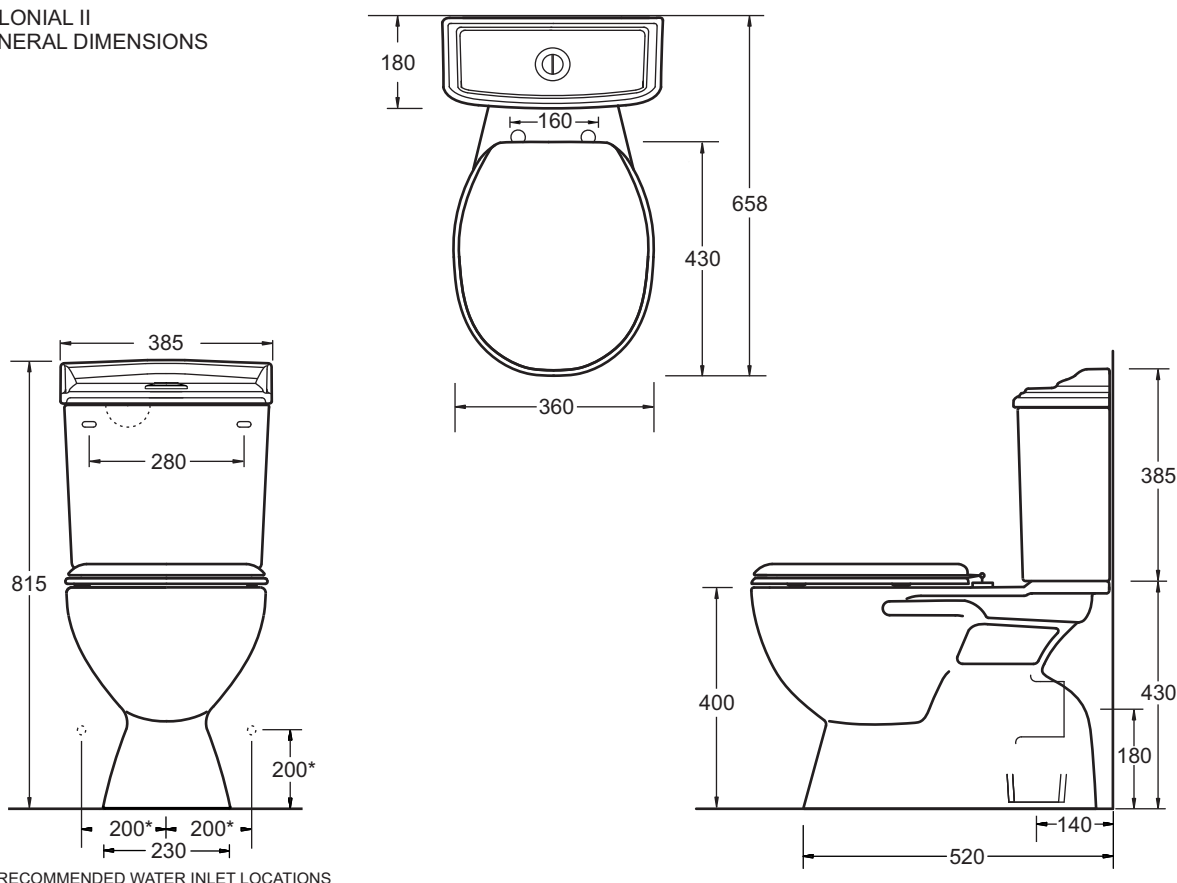

**COLONIAL II**  
CLOSE COUPLED TOILET SUITE  
S & P TRAP

## CLOSE COUPLED TOILET SUITE

- Period style Colonial vitreous china close coupled suite
- Quality inlet and outlet valves
- Set out S Trap 140mm P Trap 180mm
- LH/RH water inlet
- Cistern fixed with metal plate (no through holes)
- Optional Timber toilet seats available
- S Trap WELS 4 Star, 4.5/3L (3.3L average flush) L06779
- P Trap WELS 4 Star, 4.5/3L (3.3L average flush) L06778

### Provided

Item	Description	Code
Toilet	Mode Plus Close Coupled Pan S Trap	J2010
	Mode Plus Close Coupled Pan P Trap	J2011
Cistern	Colonial Close Coupled Cistern	J2400C
Toilet Seat	White Soft Close Quick Release Seat	RB6041
	Mahogany Timber Seat - Chrome Hinge	3000MC
	Oak Timber Seat - Chrome Hinge	3000OC
Installation	Floor Mount Screw Set	X032
	Instruction Sheet	✓

### COLONIAL II GENERAL DIMENSIONS

\* RECOMMENDED WATER INLET LOCATIONS

All dimensions are in millimetres and are subject to normal manufacturing variation of +/- 3mm on all surfaces. As product development is ongoing BPA reserves the right to vary specifications without notice.