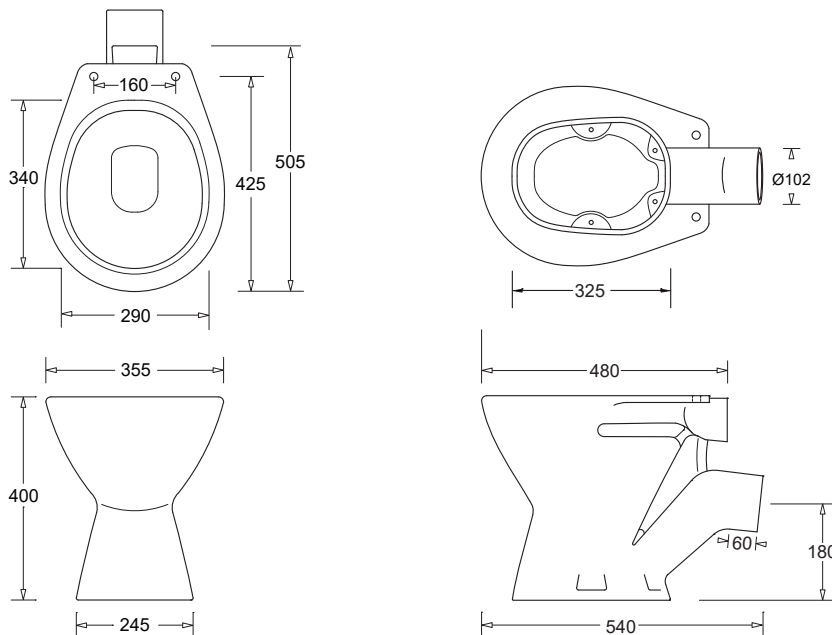

MODE

P TRAP
WC PAN

CODE:J2001A

FEATURES

- Standard P Trap vitreous china pedestal pan
- Designed for general purpose use in commercial or domestic installations
- Ideally matched with Johnson Suisse wall mounted cisterns
- 4-hole floor fixing for good stability
- Fits with both Keeseal or Flush Cone flush pipe connectors
- WELS 4 Star, 4.6/3.1L (3.4L average flush) L06608

COMPONENTS

Mode P Trap pan	J2001A
-----------------	--------

WARRANTY

Vitreous china 25 years replacement
-refer to T&Cs at www.johnsonsisuisse.com.au

PRODUCT DIMENSIONS

Cistern Compatibility:

Windsor	P	G1200A
Universal	P	G1203
Mode II	P	G1210A
Reno II	P	G1220A
Select	P	RG21016
Merge	V	MTTM201
Civic	V	J2101W
Plaza	V	J2201W
Colonial	V	J2401

P = Plastic cistern

V = Vitreous china cistern

TECHNICAL DATA SHEET

SUPERSEDES ALL PREVIOUS ISSUES

All dimensions are in millimetres and are subject to normal manufacturing variation.
As product development is ongoing BPA reserves the right to vary specifications without notice.
Bathroom Products Australia Pty Ltd ABN 87 079 297 617