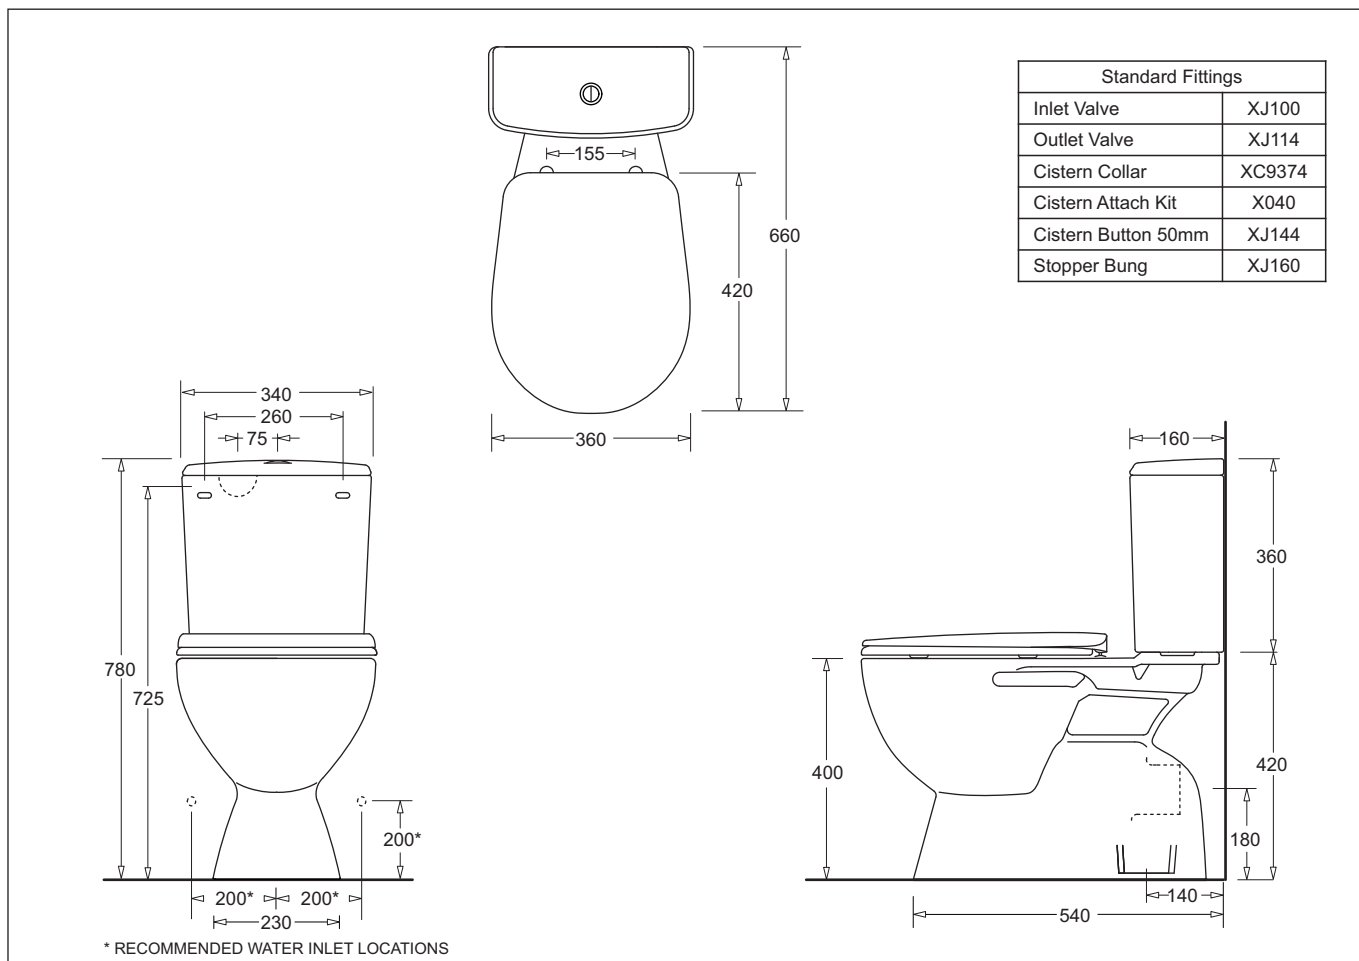

MILANO

CLOSE COUPLED TOILET SUITE WITH SEAT
S or P TRAP

Polypropylene
Seat

S Trap

P Trap

MILANO

CLOSE COUPLED TOILET SUITE

- Functional and stylish vitreous china close coupled suite
- Compact Australian designed suite
- Water saving 4 Star WELS efficiency
- 4.5/3L Dual Flush
- Set out S Trap 140mm P Trap 180mm
- LH/RH water inlet option
- Cistern fixed with metal plate (no through holes)
- Soft close polypropylene seat
- S Trap - WELS 4 Star, 4.6/3.1L (3.4L average flush) L06684
- P Trap - WELS 4 Star, 4.7/3.2L (3.5L average flush) L06683

Code: S Trap Suite : J1424 P Trap Suite: J1425

Item	Description	Code
Toilet	Milano Close Coupled S Pan	J2010
Toilet	Milano Close Coupled P Pan	J2011
Cistern	Milano Cistern	J1424A
Seat	Milano Soft Close Seat	J2811

Optional

Seat	Luton Toilet Seat	J2802
------	-------------------	-------

All dimensions are in millimetres and are subject to normal manufacturing variation of +/- 3mm on all surfaces.
As product development is ongoing BPA reserves the right to vary specifications without notice.