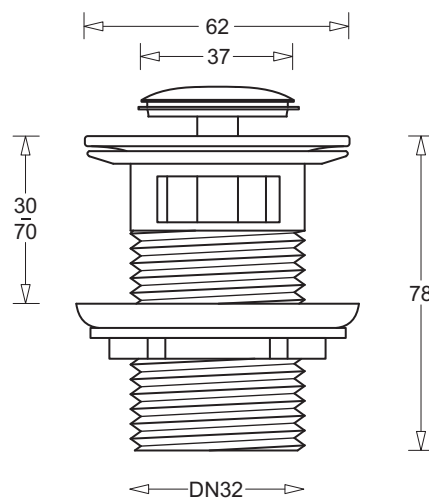

## FEATURES

- Suitable for basins designed for 32mm waste fittings
- Integrated pop-up plug system
- For use with basins with bowl overflows
- Chrome and matte black finishes available
- Durable brass construction with silicone sealing washers

## GENERAL DIMENSIONS

## TECHNICAL DATA SHEET

SUPERSEDES ALL PREVIOUS ISSUES

All dimensions are in millimetres and are subject to normal manufacturing variation.  
BPA reserves the right to vary specifications without notice.  
Bathroom Products Australia Pty. Ltd. ABN 87 079 297 617