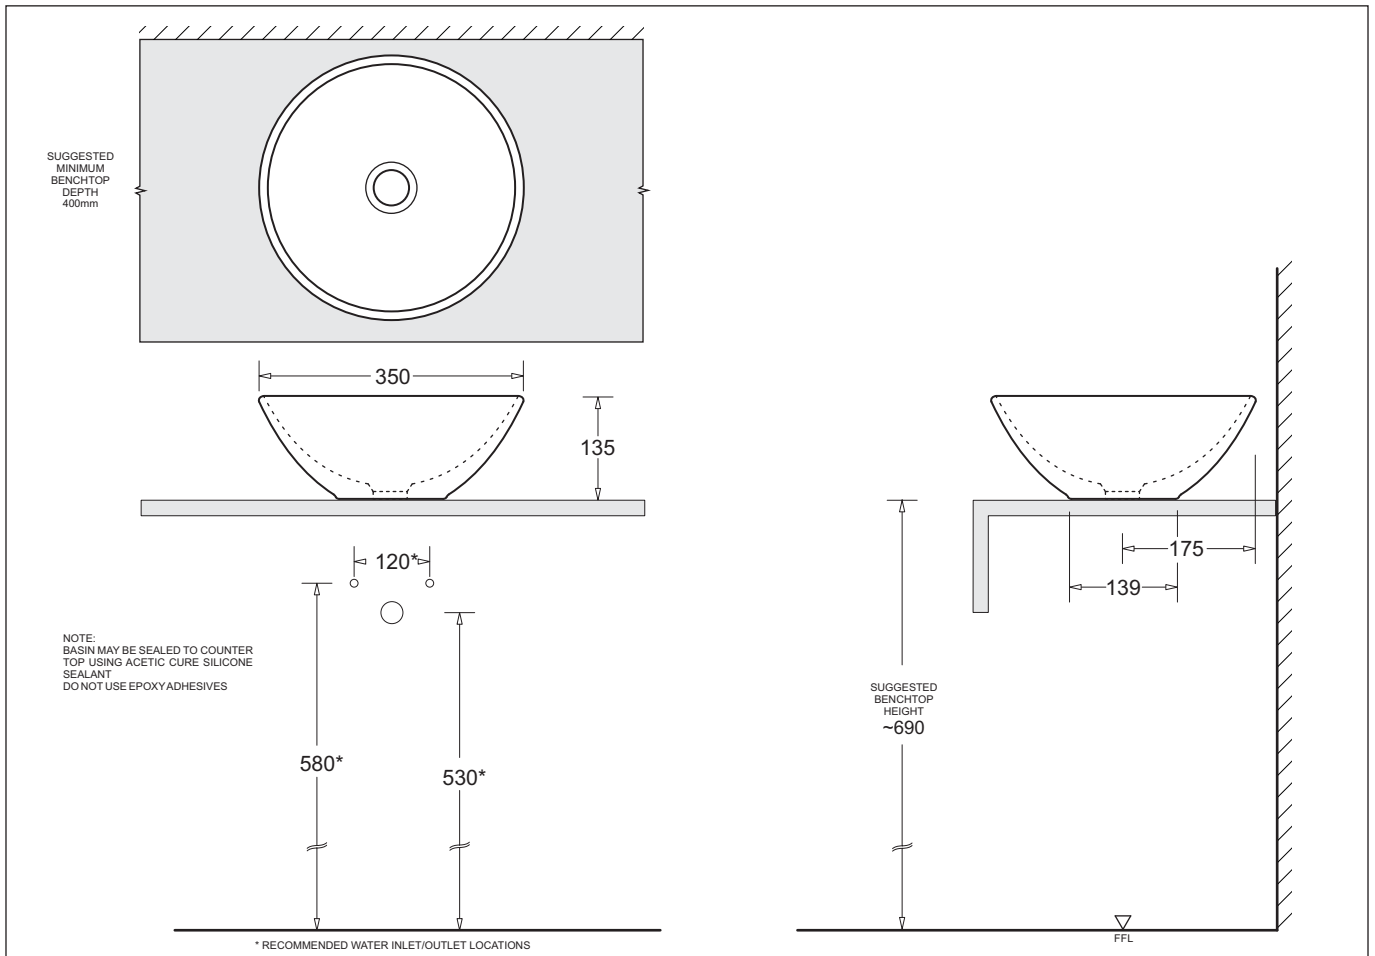

ESTI

ROUND COUNTERTOP VESSEL

Nominal Diameter 350mm

0 TAPHOLE

ESTI

ROUND COUNTERTOP VESSEL

- Contemporary vitreous china vessel basin
- Benchtop mounting permits wall or bench-top tapware fitting
- Features modern soft-edge vessel style
- 32mm waste outlet
- 350mm diameter
- Capacity 5.3L

Provided

Item	Description	Code
Basin	Esti Round Vessel	MBSE036
Plug & Waste	Waste 32mm-Chrome	PW6

All dimensions are in millimetres and are subject to normal manufacturing variation of +/- 3mm on all surfaces. As product development is ongoing BPA reserves the right to vary specifications without notice.