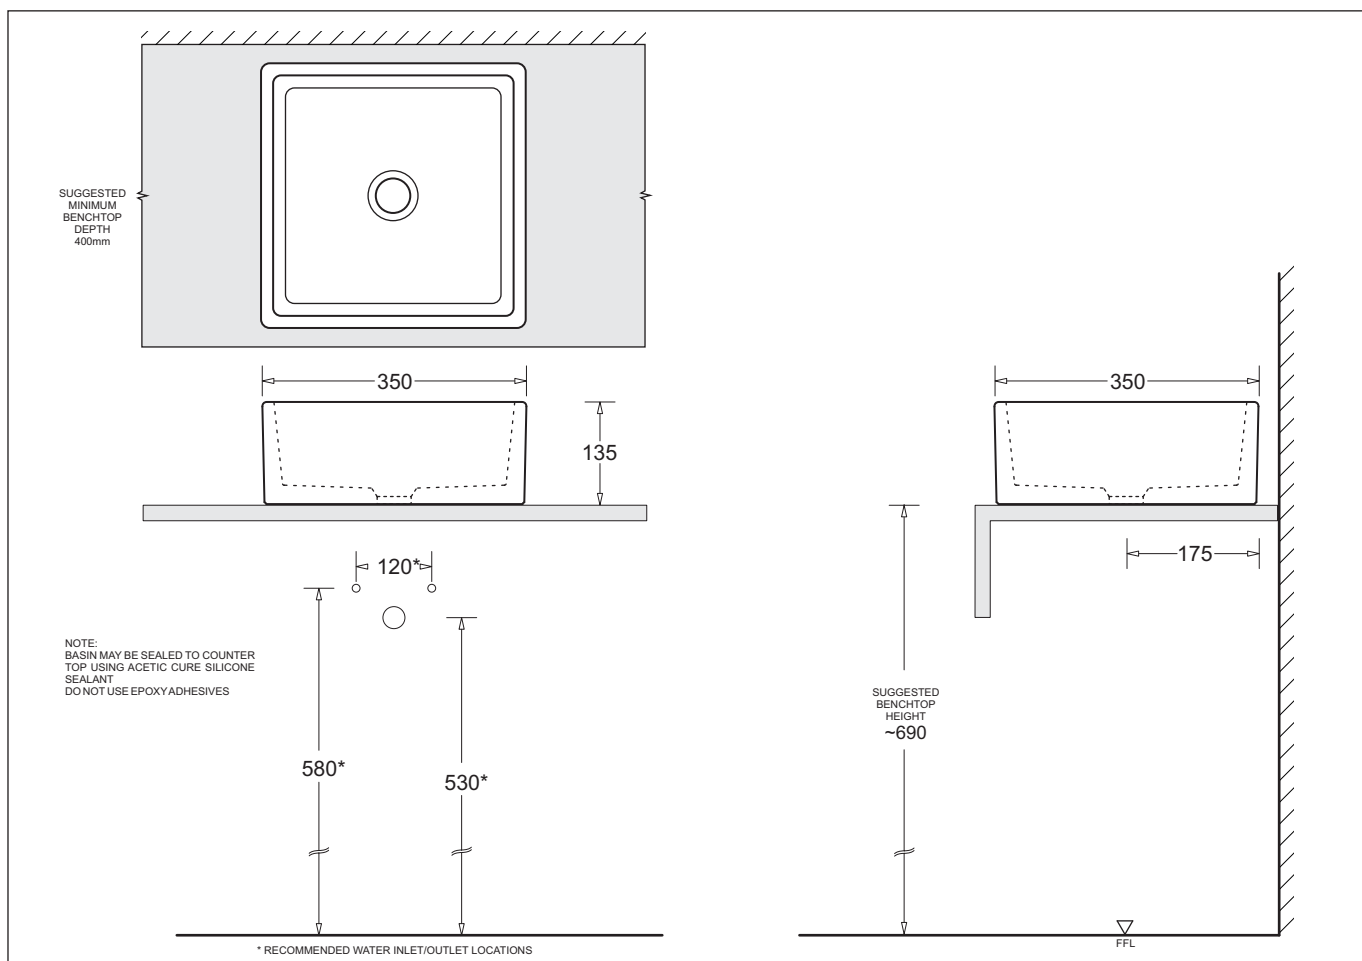

ESTI
SQUARE COUNTERTOP VESSEL

Nominal Size 350 x 350mm

0 TAPHOLE

ESTI

SQUARE COUNTERTOP VESSEL

- Contemporary vitreous china vessel basin
- Benchtop mounting permits wall or bench-top tapware fitting
- Features modern soft-square vessel style
- 32mm waste outlet
- 350 x 350mm
- Capacity 9.8L

Provided

Item	Description	Code
Basin	Esti Square Vessel	MBSE035
Plug & Waste	Waste 32mm-Chrome	PW6

All dimensions are in millimetres and are subject to normal manufacturing variation of +/- 3mm on all surfaces. As product development is ongoing BPA reserves the right to vary specifications without notice.