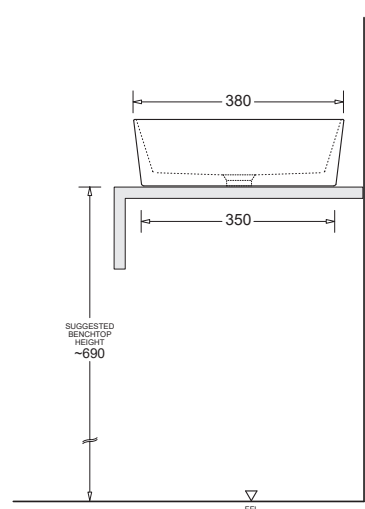

ENEZIA

SQUARE COUNTERTOP VESSEL 380 x 380mm

CODE: JBSQ038x.PW6

FEATURES

- Contemporary vitreous china bowl with fine lines
- Modern vessel style
- Countertop fitting permits benchtop or wall tapware mounting options
- 32mm plug and waste
- 10.4L bowl capacity

COMPONENTS

Venezia square countertop vessel	White	JBSV038
	Ash	JBSV038A
	Graphite	JBSV038G
	Sand	JBSV038S
32mm pop-up waste -Chrome		PW6

WHITE

ASH

GRAPHITE

SAND

WARRANTY

Vitreous china 25 years replacement
-refer to T&Cs at www.johnsonsisuisse.com.au

PRODUCT DIMENSIONS

TECHNICAL DATA SHEET

SUPERSEDES ALL PREVIOUS ISSUES

All dimensions are in millimetres and are subject to normal manufacturing variation. As product development is ongoing BPA reserves the right to vary specifications without notice. Bathroom Products Australia Pty Ltd ABN 87 079 297 617