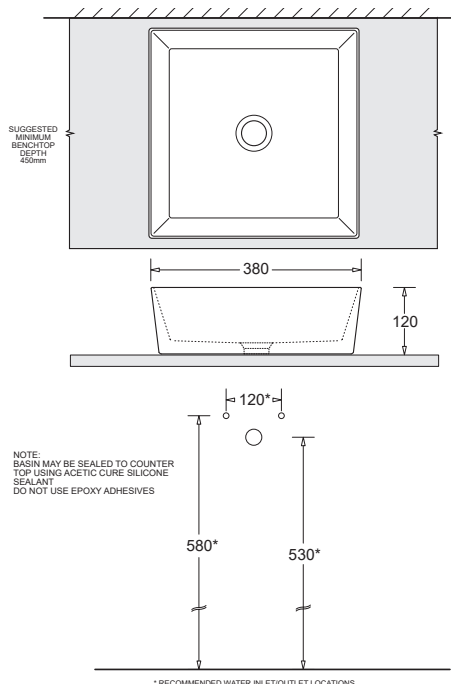

ENEZIA

SQUARE COUNTERTOP VESSEL 380 x 380mm

CODE: JBSQ038x.PW6

FEATURES

- Contemporary vitreous china bowl with fine lines
- Modern vessel style
- Countertop fitting permits benchtop or wall tapware mounting options
- 32mm plug and waste
- 10.4L bowl capacity

COMPONENTS

Venezia square countertop vessel	White	JBSV038
	Ash	JBSV038A
	Graphite	JBSV038G
	Sand	JBSV038S
32mm pop-up waste -Chrome		PW6

WHITE

ASH

GRAPHITE

SAND

WARRANTY

Vitreous china 25 years replacement
-refer to T&Cs at www.johnsonsisuisse.com.au

PRODUCT DIMENSIONS

TECHNICAL DATA SHEET

SUPERSEDES ALL PREVIOUS ISSUES

All dimensions are in millimetres and are subject to normal manufacturing variation. As product development is ongoing BPA reserves the right to vary specifications without notice. Bathroom Products Australia Pty Ltd ABN 87 079 297 617