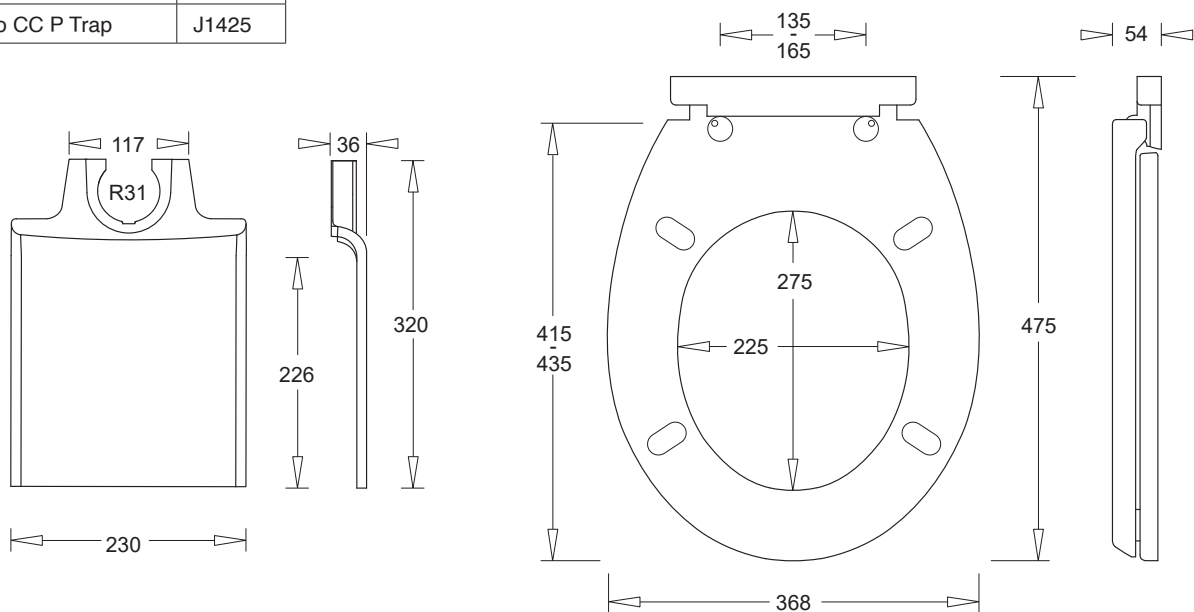

COTTAGE +

TOILET SEAT with SOFT CLOSE HINGE

CODE: G1027ASC

FEATURES

- Durable polypropylene construction
- Soft close hinge function
- Simple and secure fitting
- Adjustable clip-on link piece
- Moulded seat buffers
- Standard size - fits most toilets

COMPONENTS

Cottage+ soft close seat	G1027ASC
Connector Link piece	
Fixing bolts	

WARRANTY

5 years replacement

-refer to T&Cs at www.johnsonsisuisse.com.au

WC Pan Compatibility:

Mode S Trap	J2000A
Mode P Trap	J2001A
Mode Deluxe S Trap	J2030A
Civic/Plaza CC S Trap	J2010
Civic/Plaza CC P Trap	J2011
Milano CC S Trap	J1424
Milano CC P Trap	J1425

PRODUCT DIMENSIONS

TECHNICAL DATA SHEET

SUPERSEDES ALL PREVIOUS ISSUES

All dimensions are in millimetres and are subject to normal manufacturing variation.
As product development is ongoing BPA reserves the right to vary specifications without notice.
Bathroom Products Australia Pty Ltd ABN 87 079 297 617