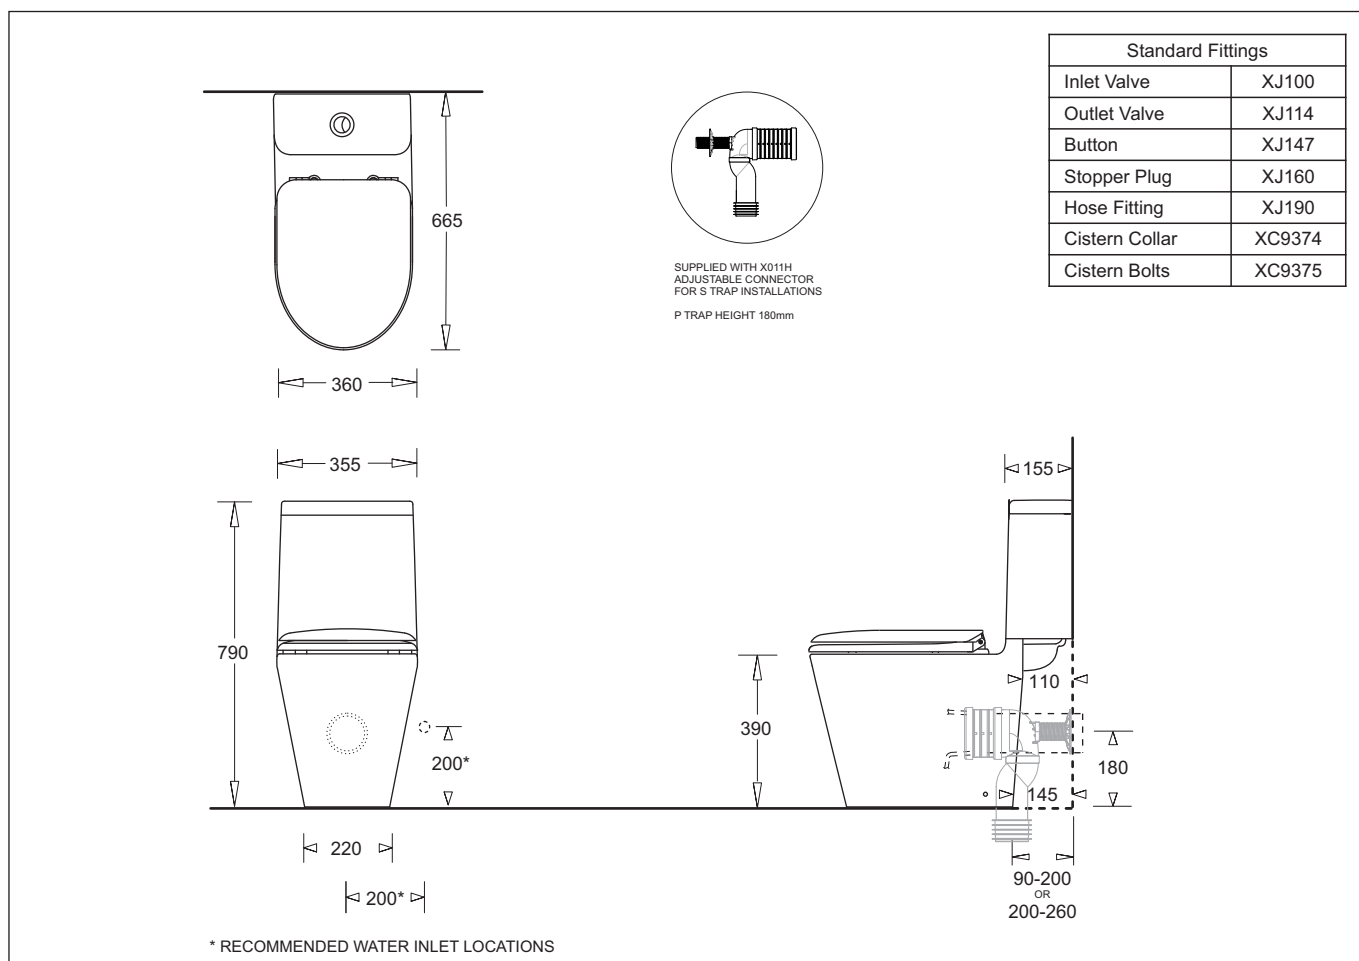

[™]
WaterMark
LIC.WMKA02223

SPACE SOLUTION

CLOSE COUPLED TOILET SUITE

COTTO

- Elegant and compact vitreous china close coupled toilet suite
- Modern styling with simple easy to clean lines
- Water inlet on left side
- Adjustable connector to achieve 90-200mm set out (X011H)
- Optional adjustable connector to achieve 200-260mm set out (X011B)
- Soft close seat
- WELS 4 Star, 4.5/2.8L (3.3 average flush) L06617

Provided

Item	Description	Code
Toilet	Space Solution Close Coupled Pan	C6799
Cistern	Space Solution Cistern	C6269
Seat	Deluxe Soft Close Seat	C90801
Sewer	S Connector 90-200mm set out	X011H
Installation	Floor Fixing Kit	XTWP10
Installation	Instruction Sheet	✓

Optional

Seat	Deluxe Standard Seat	C90802
Sewer	S Connector 200-260mm set out	X011B

All dimensions are in millimetres and are subject to normal manufacturing variation.
As product development is ongoing BPA reserves the right to vary specifications without notice.
Bathroom Products Australia P/L ABN 87 079 297 617